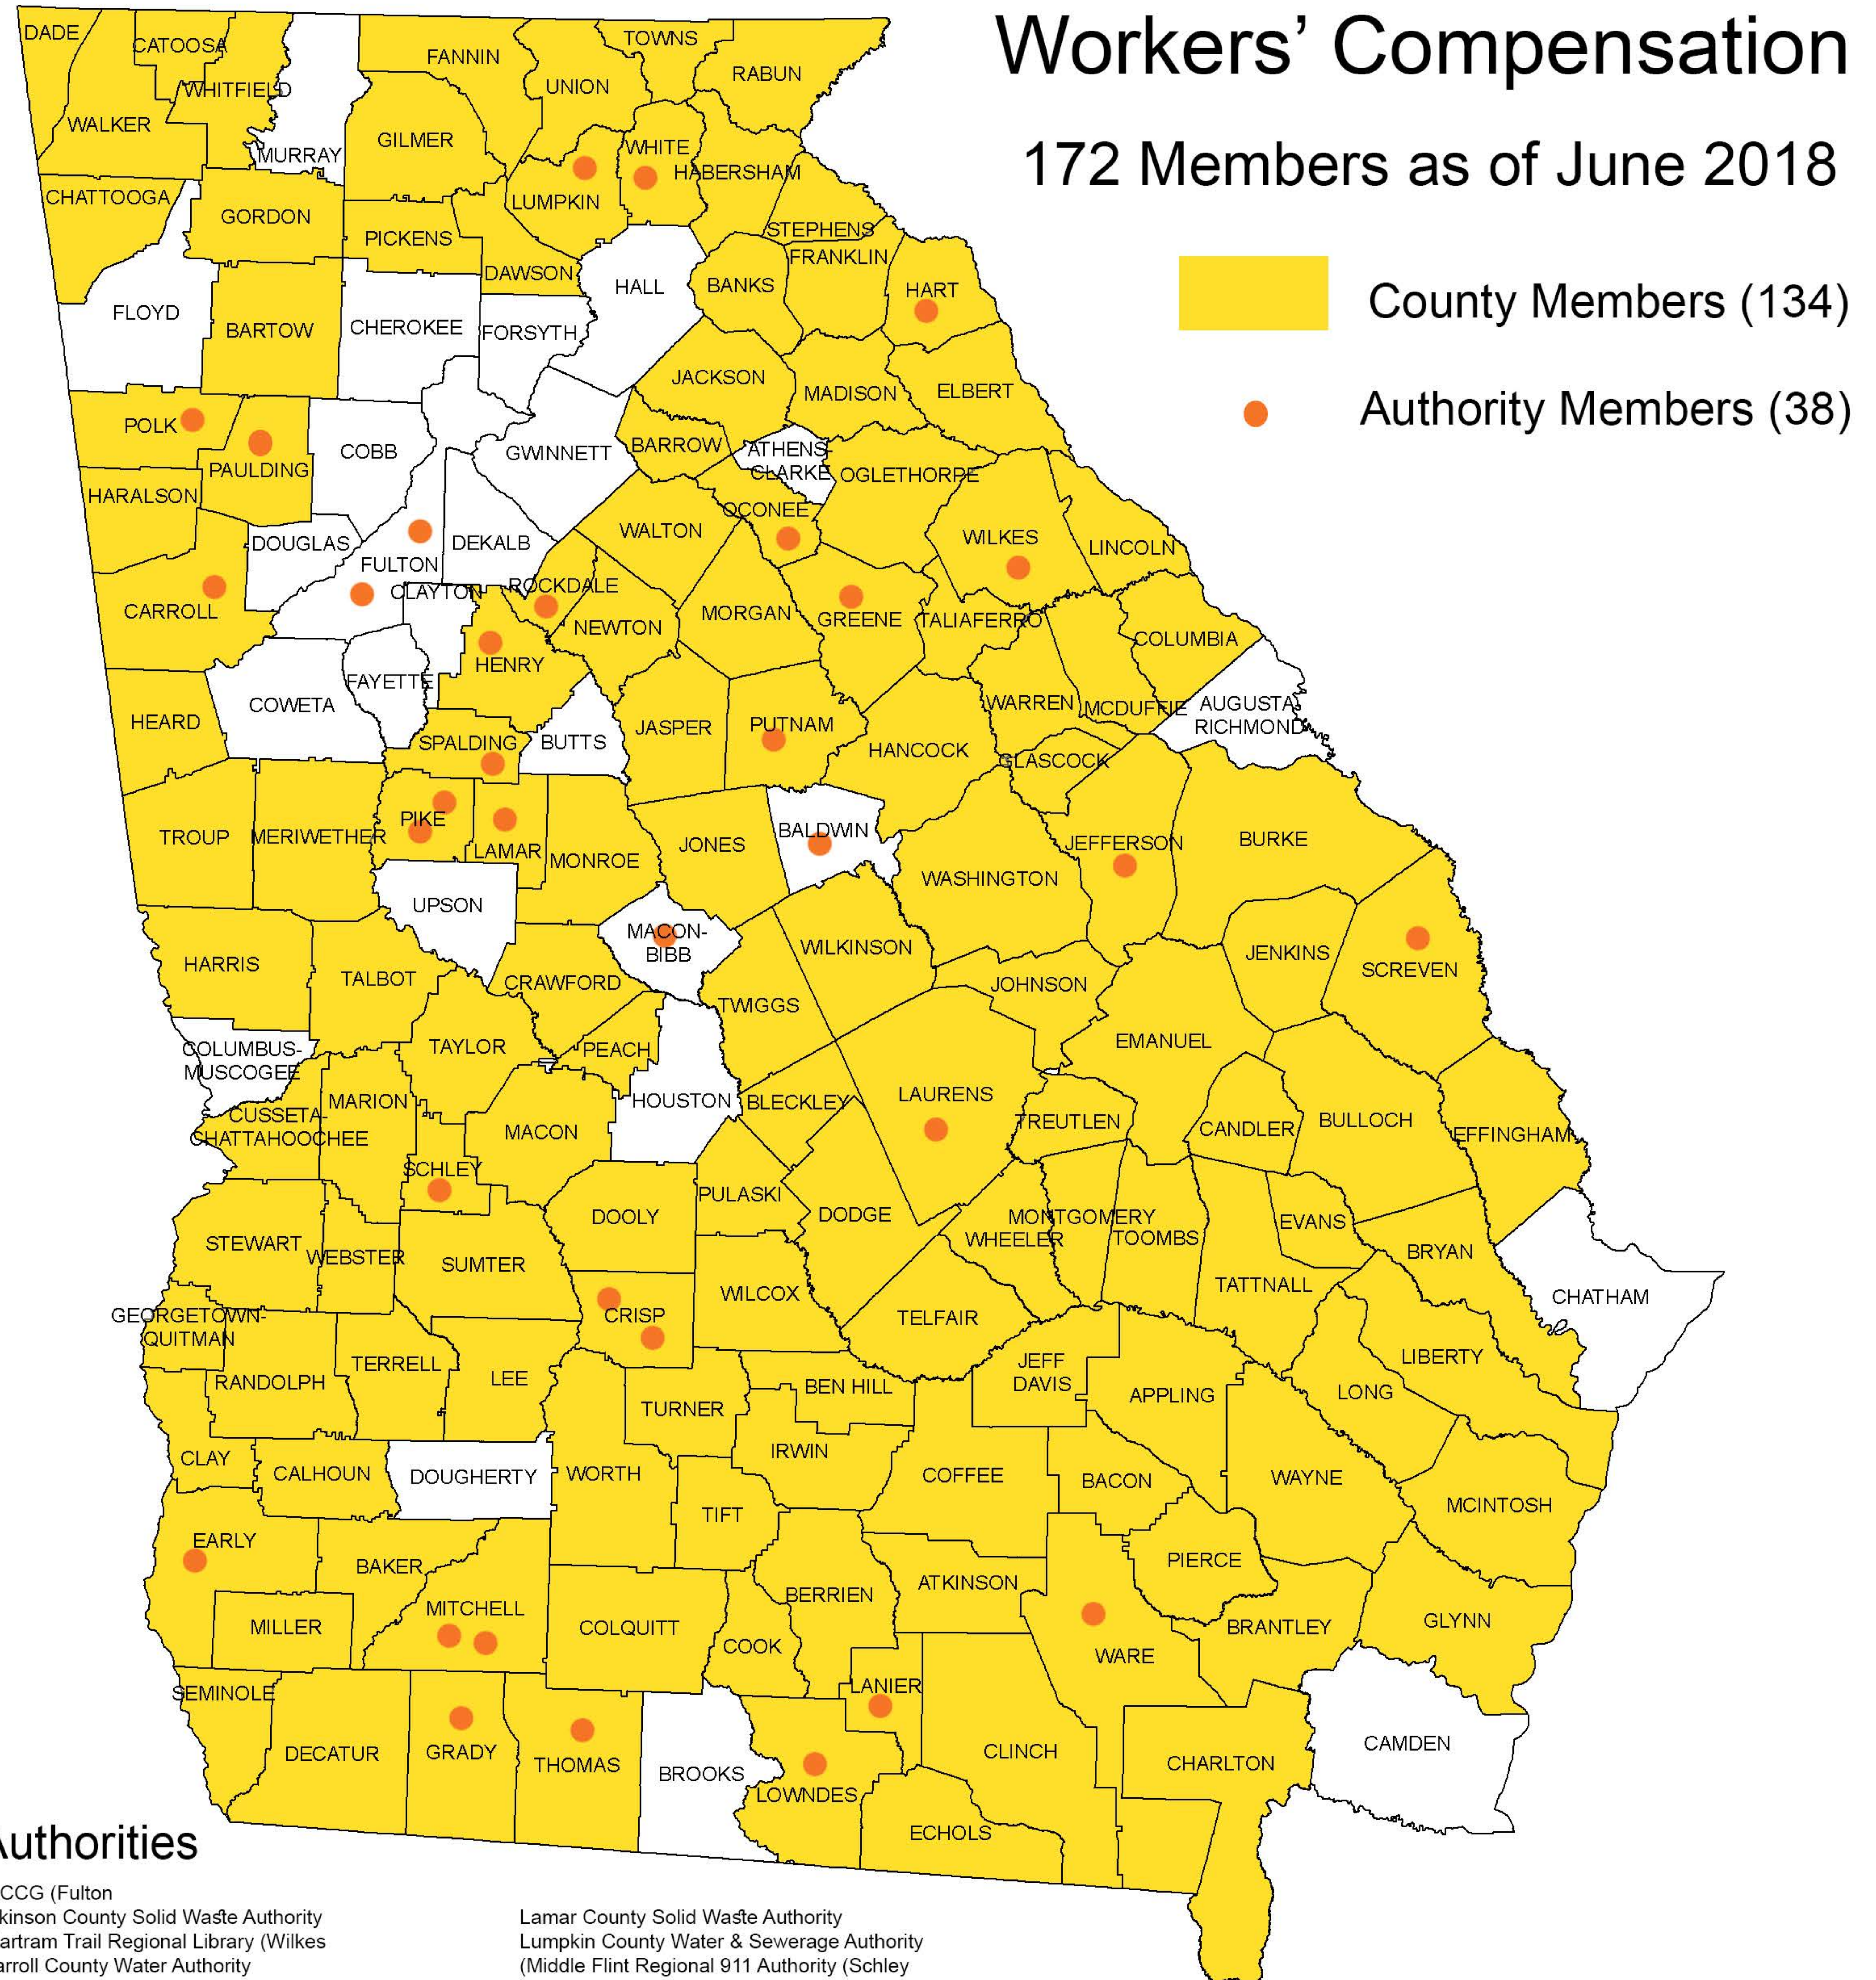

Workers' Compensation

172 Members as of June 2018

Authorities

(ACCG (Fulton
 Atkinson County Solid Waste Authority
 (Bartram Trail Regional Library (Wilkes
 Carroll County Water Authority
 Conyers - Rockdale Library System
 Crisp County Power
 (DeSoto Trail Regional Library (Mitchell
 Dublin-Laurens County Development Authority
 Early County Department of Public Safety
 Eatonton-Putnam Water & Sewer Authority
 (Flint River Regional Library (Spalding
 Greene County Recreation Complex
 Hart County Water & Sewerage Authority
 Henry County Library System
 Housing Authority of Fulton County
 Jefferson County Library System

Lamar County Solid Waste Authority
 Lumpkin County Water & Sewerage Authority
 (Middle Flint Regional 911 Authority (Schley
 Middle Georgia Regional Commission (Macon
 Oconee Regional Library
 Paulding County Industrial Building Authority
 Pike County Parks & Recreation Authority
 Pike County Water & Sewer Authority
 Polk County Water, Sewage & Solid Waste Authority Authority
 (Roddenbery Memorial Library (Grady
 (Satilla Regional Water & Sewer Authority (Ware
 Screven-Jenkins Regioal Library
 (Sinclair Water Authority (Putnam
 Solid Waste Authority of Crisp County
 (South Georgia Regional Library System (Lowndes
 (Southwest Georgia Regional Commission (Mitchell

Thomas County Public Library
 (Tri County Joint E-911 Authority (Lanier
 Valdosta-Lowndes County Airport
 Valdosta-Lowndes County Conference Center & Tourism Authority
 While County Water Authority