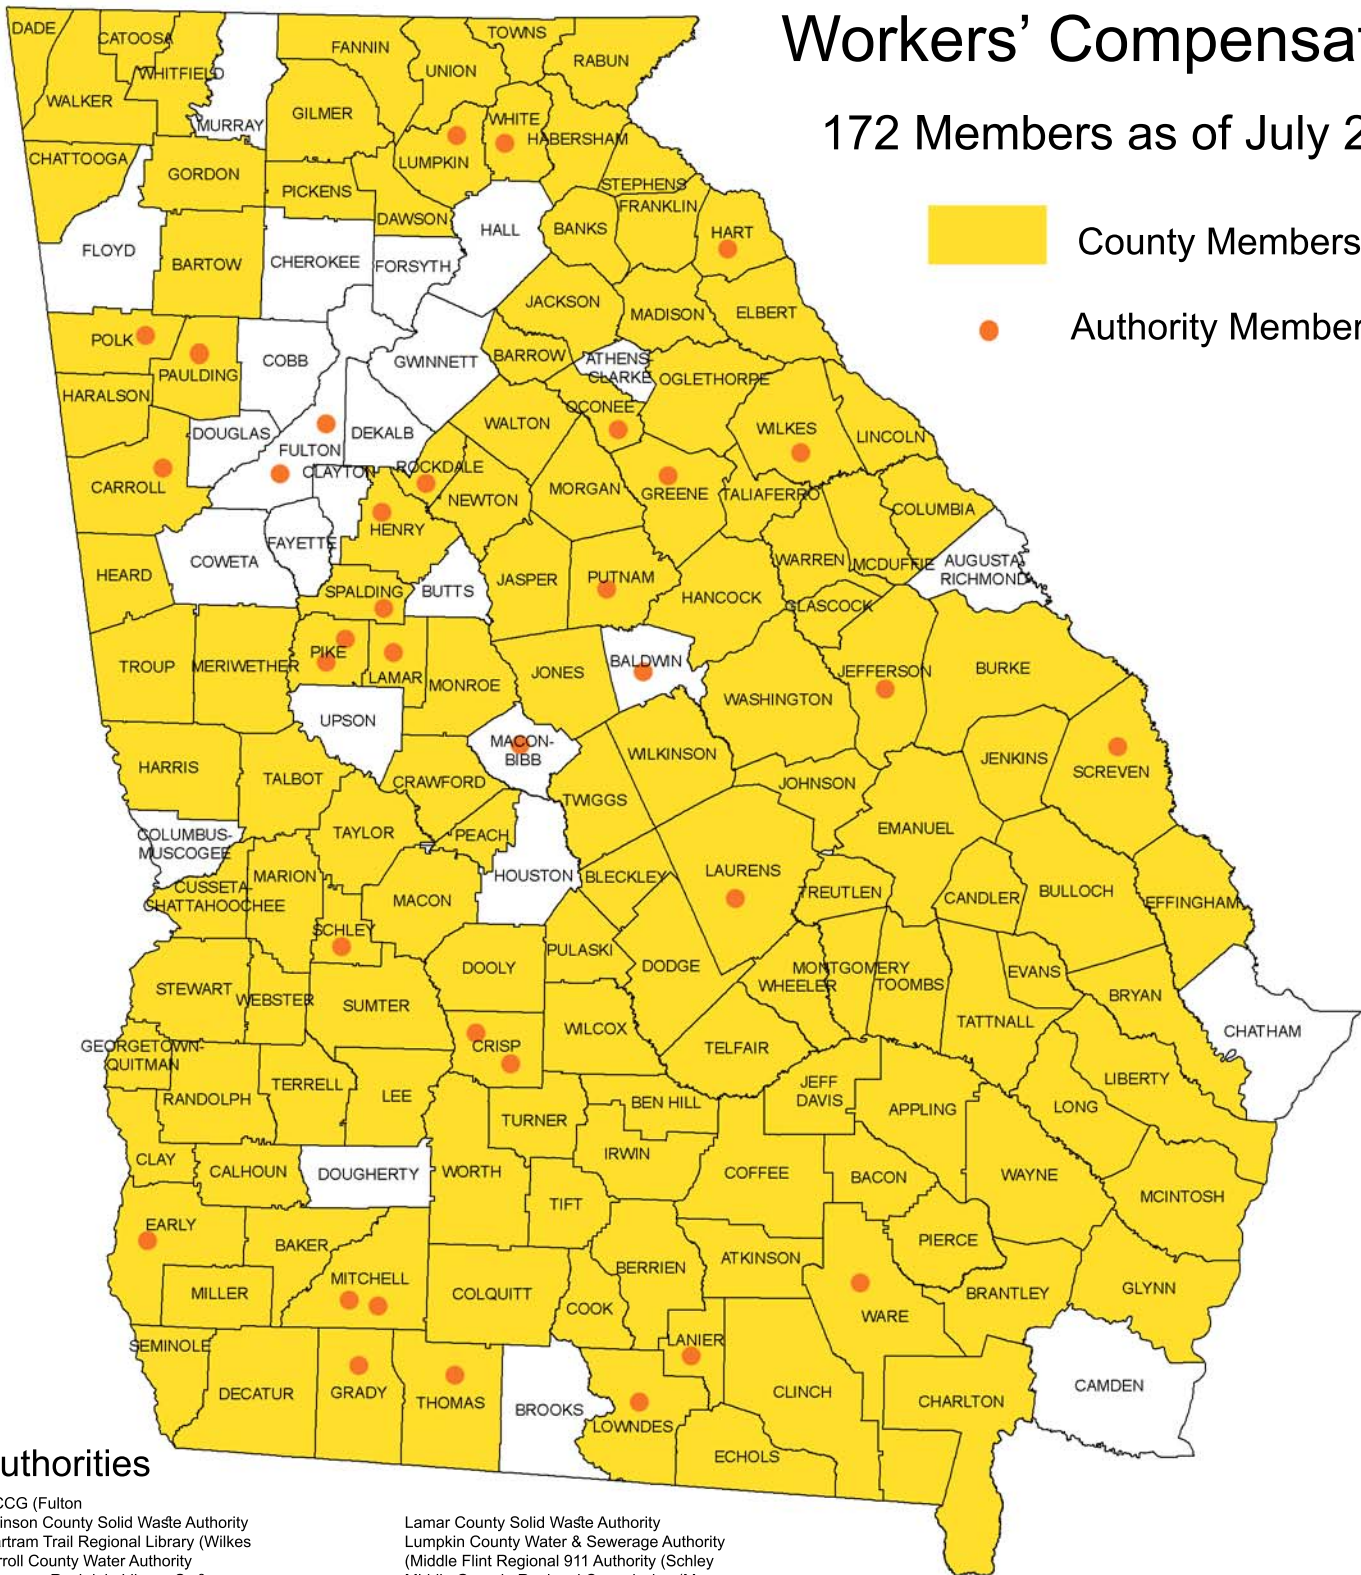

Workers' Compensation

172 Members as of July 2018

- County Members (134)
- Authority Members (38)

Authorities

(ACCG (Fulton
 Atkinson County Solid Waste Authority
 Bartram Trail Regional Library (Wilkes
 Carroll County Water Authority
 Conyers - Rockdale Library System
 Crisp County Power
 (DeSoto Trail Regional Library (Mitchell
 Dublin-Laurens County Development Authority
 Early County Department of Public Safety
 Eatonton-Putnam Water & Sewer Authority
 (Flint River Regional Library (Spalding
 Greene County Recreation Complex
 Hart County Water & Sewerage Authority
 Henry County Library System
 Housing Authority of Fulton County
 Jefferson County Library System

Lamar County Solid Waste Authority
 Lumpkin County Water & Sewerage Authority
 (Middle Flint Regional 911 Authority (Schley
 Middle Georgia Regional Commission (Macon
 Oconee Regional Library
 Paulding County Industrial Building Authority
 Pike County Parks & Recreation Authority
 Pike County Water & Sewer Authority
 Polk County Water, Sewage & Solid Waste Authority Authority
 (Roddenberry Memorial Library (Grady
 (Satilla Regional Water & Sewer Authority (Ware
 Screven-Jenkins Regional Library
 (Sinclair Water Authority (Putnam
 Solid Waste Authority of Crisp County
 (South Georgia Regional Library System (Lowndes
 (Southwest Georgia Regional Commission (Mitchell

Thomas County Public Library
 (Tri County Joint E-911 Authority (Lanier
 Valdosta-Lowndes County Airport
 Valdosta-Lowndes County Conference Center & Tourism Authority
 While County Water Authority