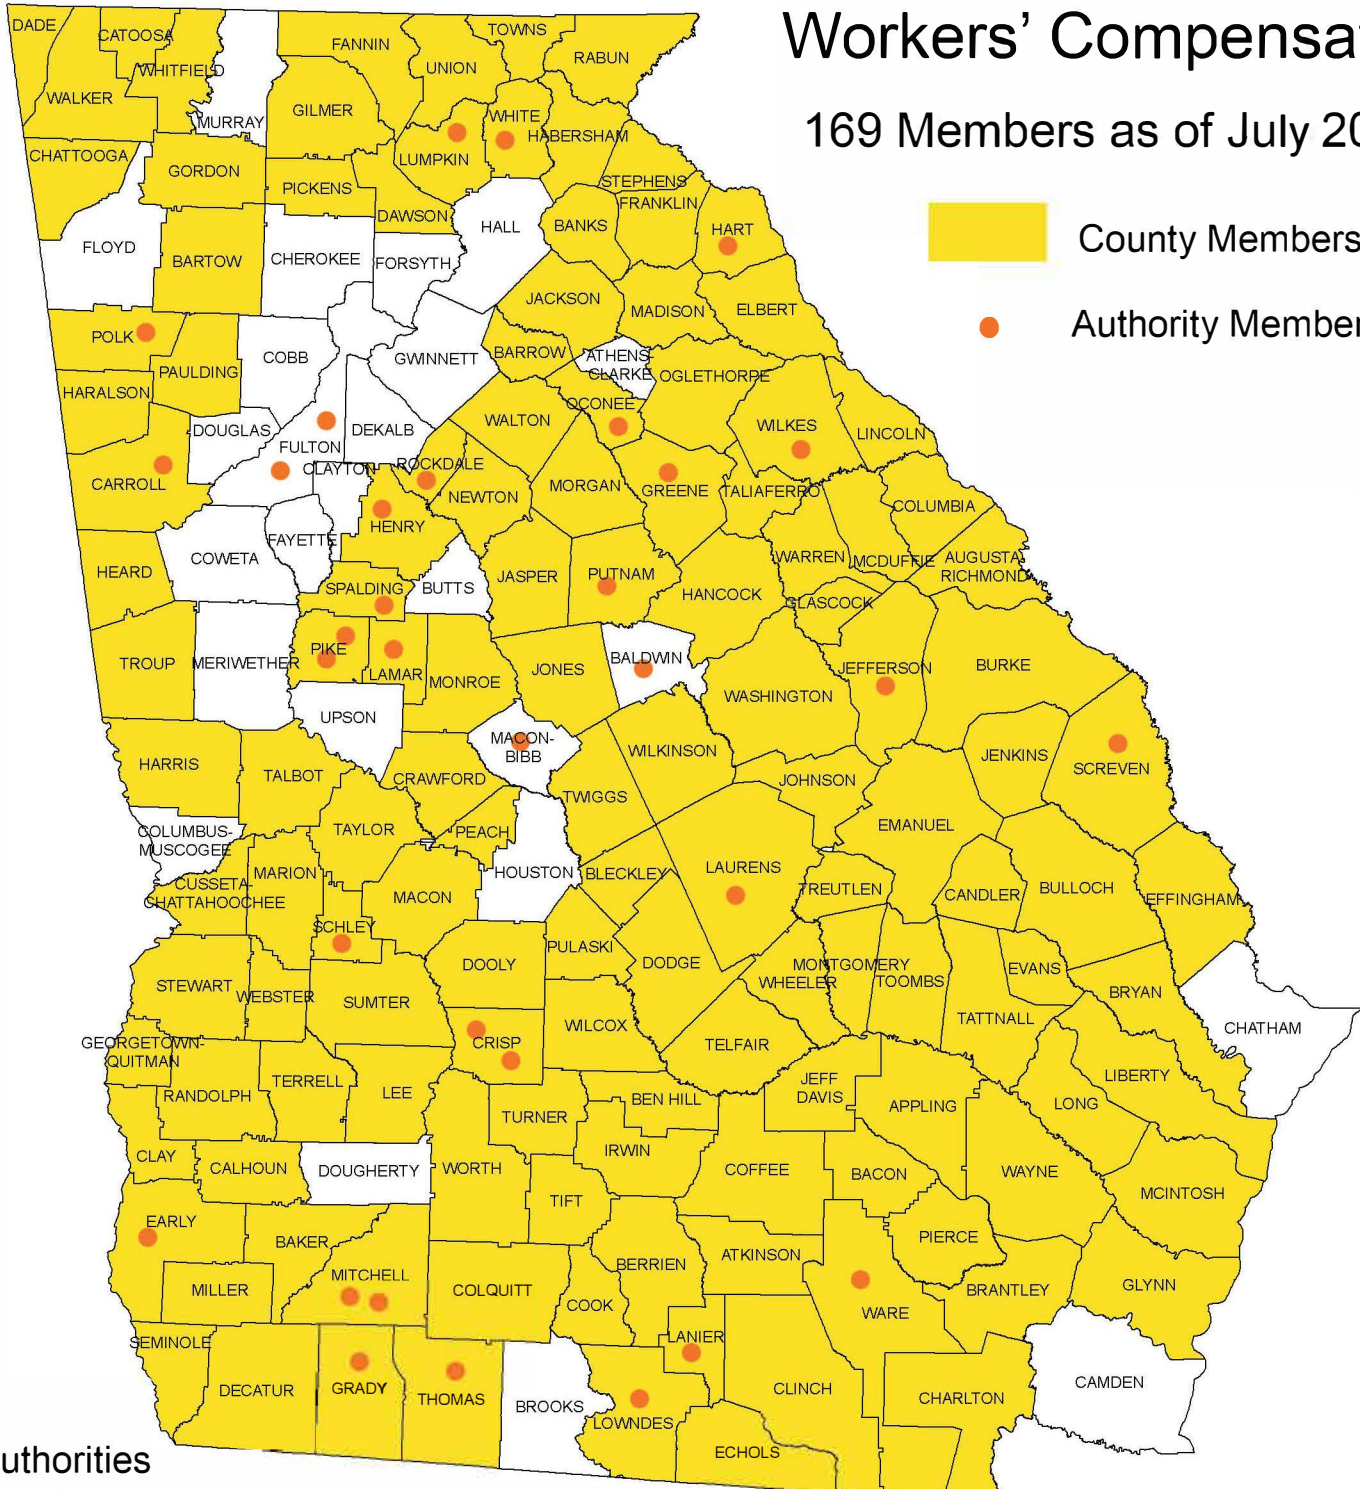

## Workers' Compensation

169 Members as of July 2017

- County Members (133)
- Authority Members (36)

### Authorities

(ACCG (Fulton  
 Atkinson County Solid Waste Authority  
 Bartram Trail Regional Library (Wilkes  
 Carroll County Water Authority  
 Conyers - Rockdale Library System  
 Crisp County Power  
 (DeSoto Trail Regional Library (Mitchell  
 Dublin-Laurens County Development Authority  
 Early County Department of Public Safety  
 Eatonton-Putnam Water & Sewer Authority  
 (Flint River Regional Library (Spalding  
 Greene County Recreation Complex  
 Hart County Water & Sewerage Authority  
 Henry County Library System  
 Housing Authority of Fulton County  
 Jefferson County Library System

Lamar County Solid Waste Authority  
 Lumpkin County Water & Sewerage Authority  
 (Middle Flint Regional 911 Authority (Schley  
 Middle Georgia Regional Commission (Macon  
 Oconee Regional Library  
 Pike County Parks & Recreation Authority  
 Pike County Water & Sewer Authority  
 Polk County Water, Sewage & Solid Waste Authority Authority  
 (Roddenbery Memorial Library (Grady  
 (Satilla Regional Water & Sewer Authority (Ware  
 Screven-Jenkins Regional Library  
 (Sinclair Water Authority (Putnam  
 Solid Waste Authority of Crisp County  
 (South Georgia Regional Library System (Lowndes  
 (Southwest Georgia Regional Commission (Mitchell

Thomas County Public Library  
 (Tri County Joint E-911 Authority (Lanier  
 Valdosta-Lowndes County Airport  
 Valdosta-Lowndes County Conference Center & Tourism Authority  
 While County Water Authority