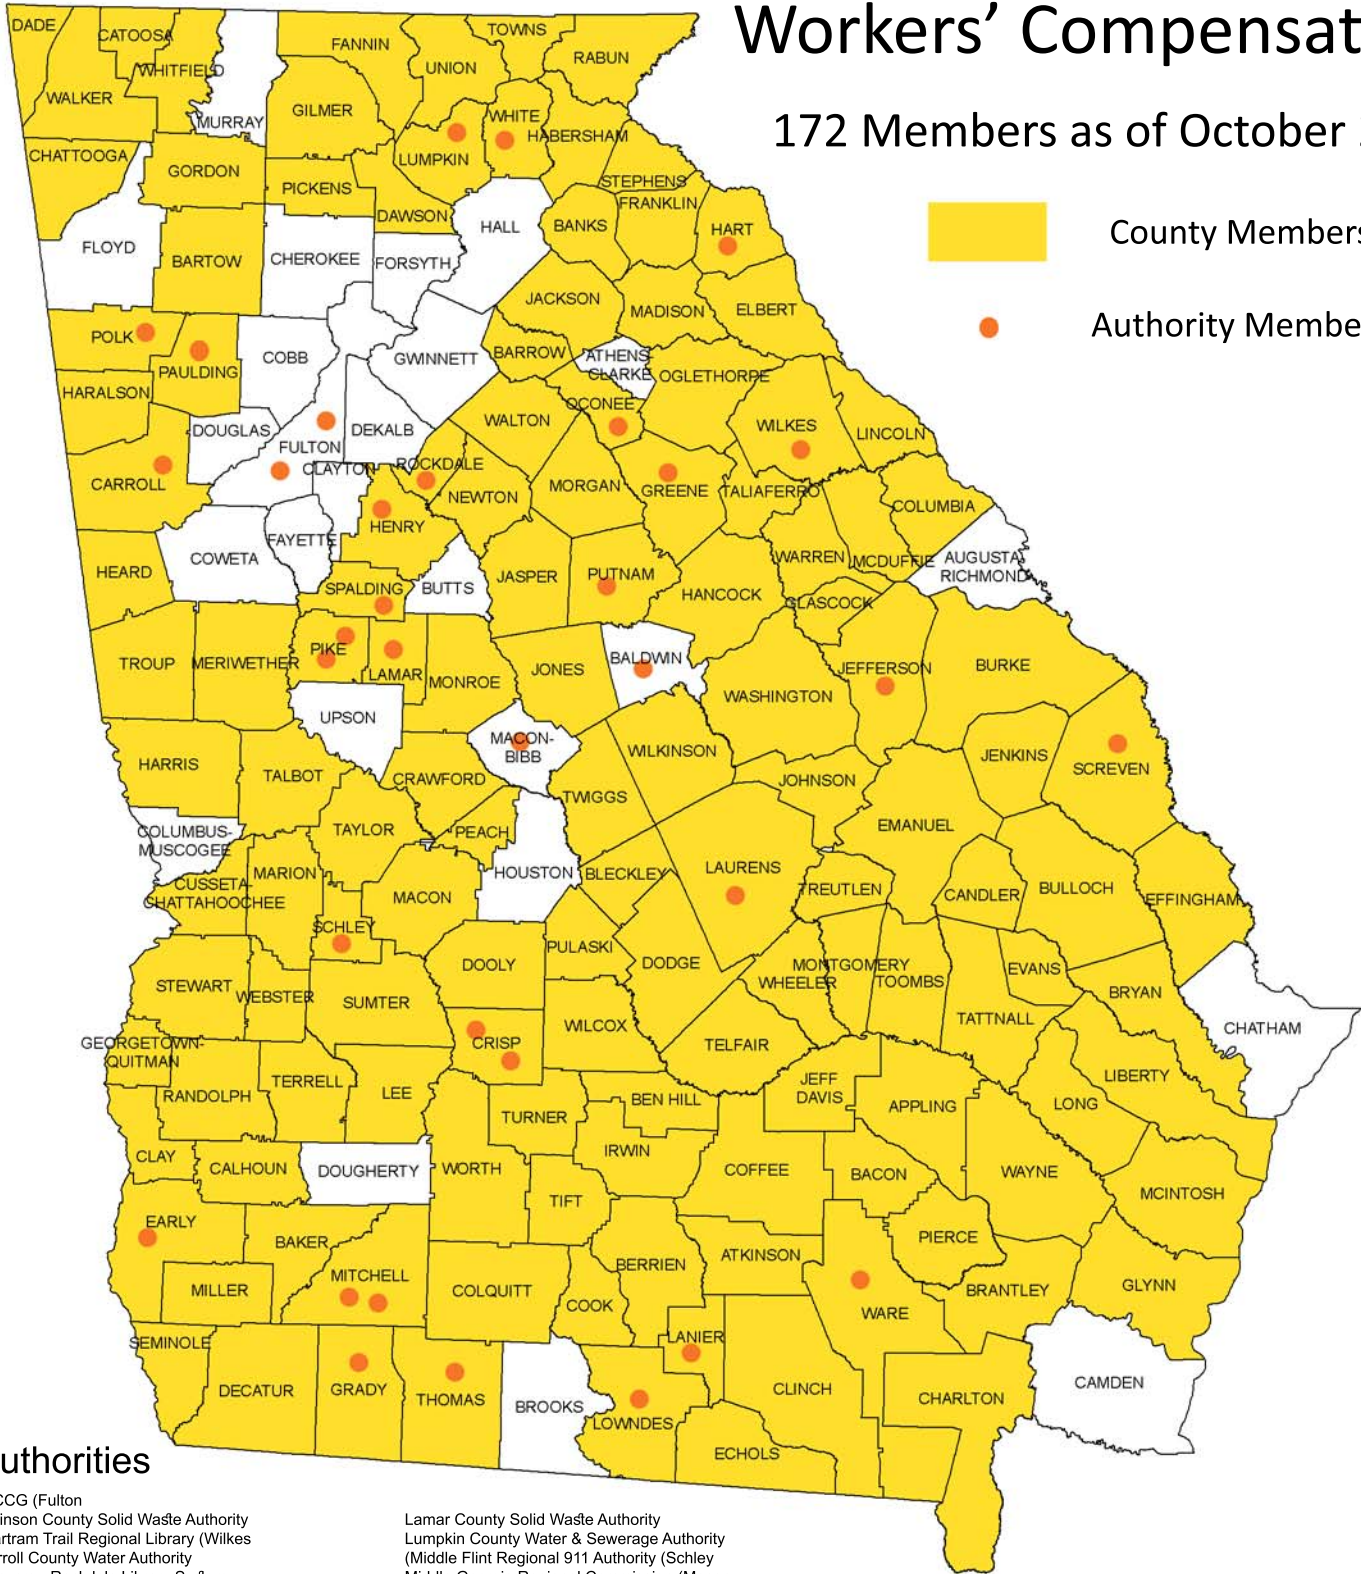

Workers' Compensation

172 Members as of October 2018

- County Members (134)
- Authority Members (38)

Authorities

(ACCG (Fulton
 Atkinson County Solid Waste Authority
 Bartram Trail Regional Library (Wilkes
 Carroll County Water Authority
 Conyers - Rockdale Library System
 Crisp County Power
 (DeSoto Trail Regional Library (Mitchell
 Dublin-Laurens County Development Authority
 Early County Department of Public Safety
 Eatonton-Putnam Water & Sewer Authority
 (Flint River Regional Library (Spalding
 Greene County Recreation Complex
 Hart County Water & Sewerage Authority
 Henry County Library System
 Housing Authority of Fulton County
 Jefferson County Library System

Lamar County Solid Waste Authority
 Lumpkin County Water & Sewerage Authority
 (Middle Flint Regional 911 Authority (Schley
 Middle Georgia Regional Commission (Macon
 Oconee Regional Library
 Paulding County Industrial Building Authority
 Pike County Parks & Recreation Authority
 Pike County Water & Sewer Authority
 Polk County Water, Sewage & Solid Waste Authority Authority
 (Roddenberry Memorial Library (Grady
 (Satilla Regional Water & Sewer Authority (Ware
 Screven-Jenkins Regional Library
 (Sinclair Water Authority (Putnam
 Solid Waste Authority of Crisp County
 (South Georgia Regional Library System (Lowndes
 (Southwest Georgia Regional Commission (Mitchell

Thomas County Public Library
 (Tri County Joint E-911 Authority (Lanier
 Valdosta-Lowndes County Airport
 Valdosta-Lowndes County Conference Center & Tourism Authority
 While County Water Authority