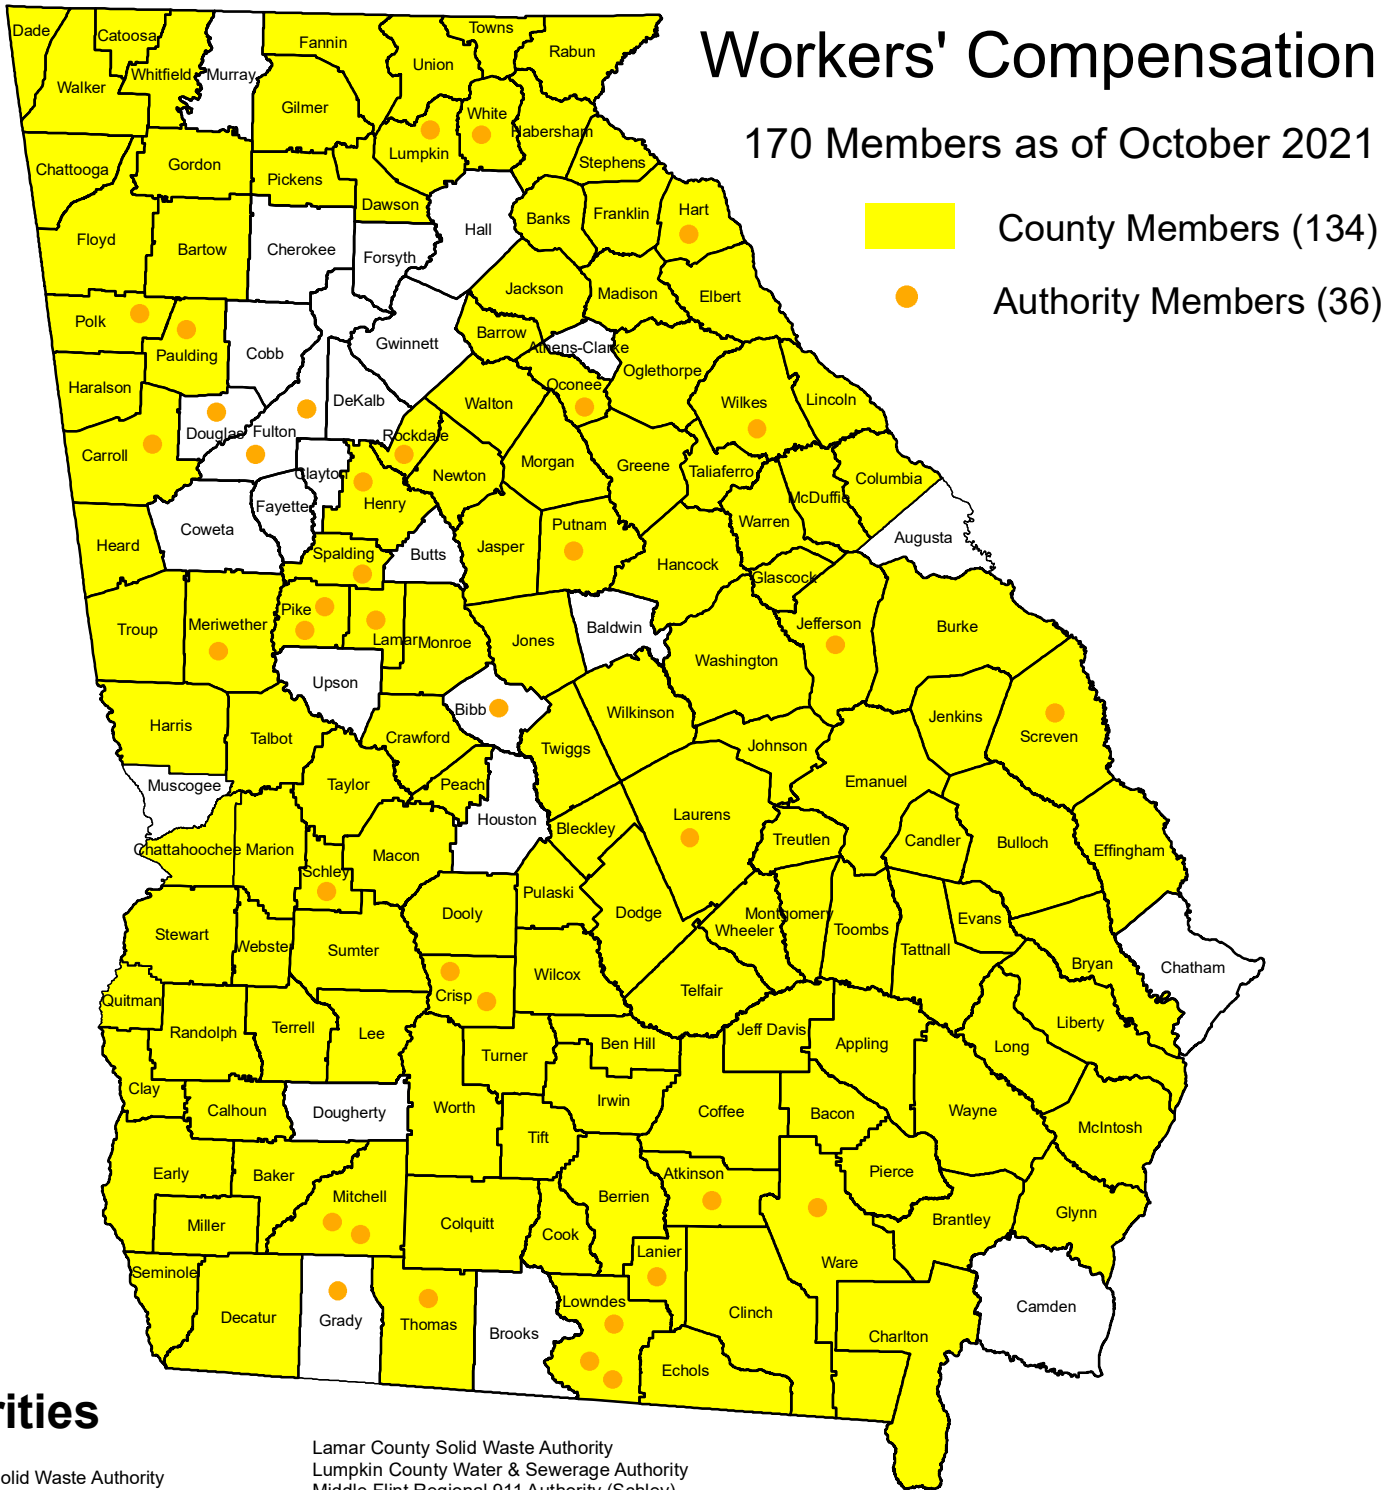

## Workers' Compensation

170 Members as of October 2021

### Authorities

- ACCG (Fulton)
- Atkinson County Solid Waste Authority
- Bartram Trail Regional Library (Wilkes)
- Carroll County Water Authority
- Conyers - Rockdale Library System
- Crisp County Power
- DeSoto Trail Regional Library (Mitchell)
- Douglasville-Douglas County Water & Sewer Authority
- Dublin-Laurens County Development Authority
- Flint River Regional Library (Spalding)
- Hart County Water & Sewerage Authority
- Henry County Library System
- Housing Authority of Fulton County
- Jefferson County Library System

- Thomas County Public Library
- Tri County Joint E-911 Authority (Lanier)
- Valdosta-Lowndes County Airport
- Valdosta-Lowndes County Conference Center & Tourism Authority
- White County Water Authority