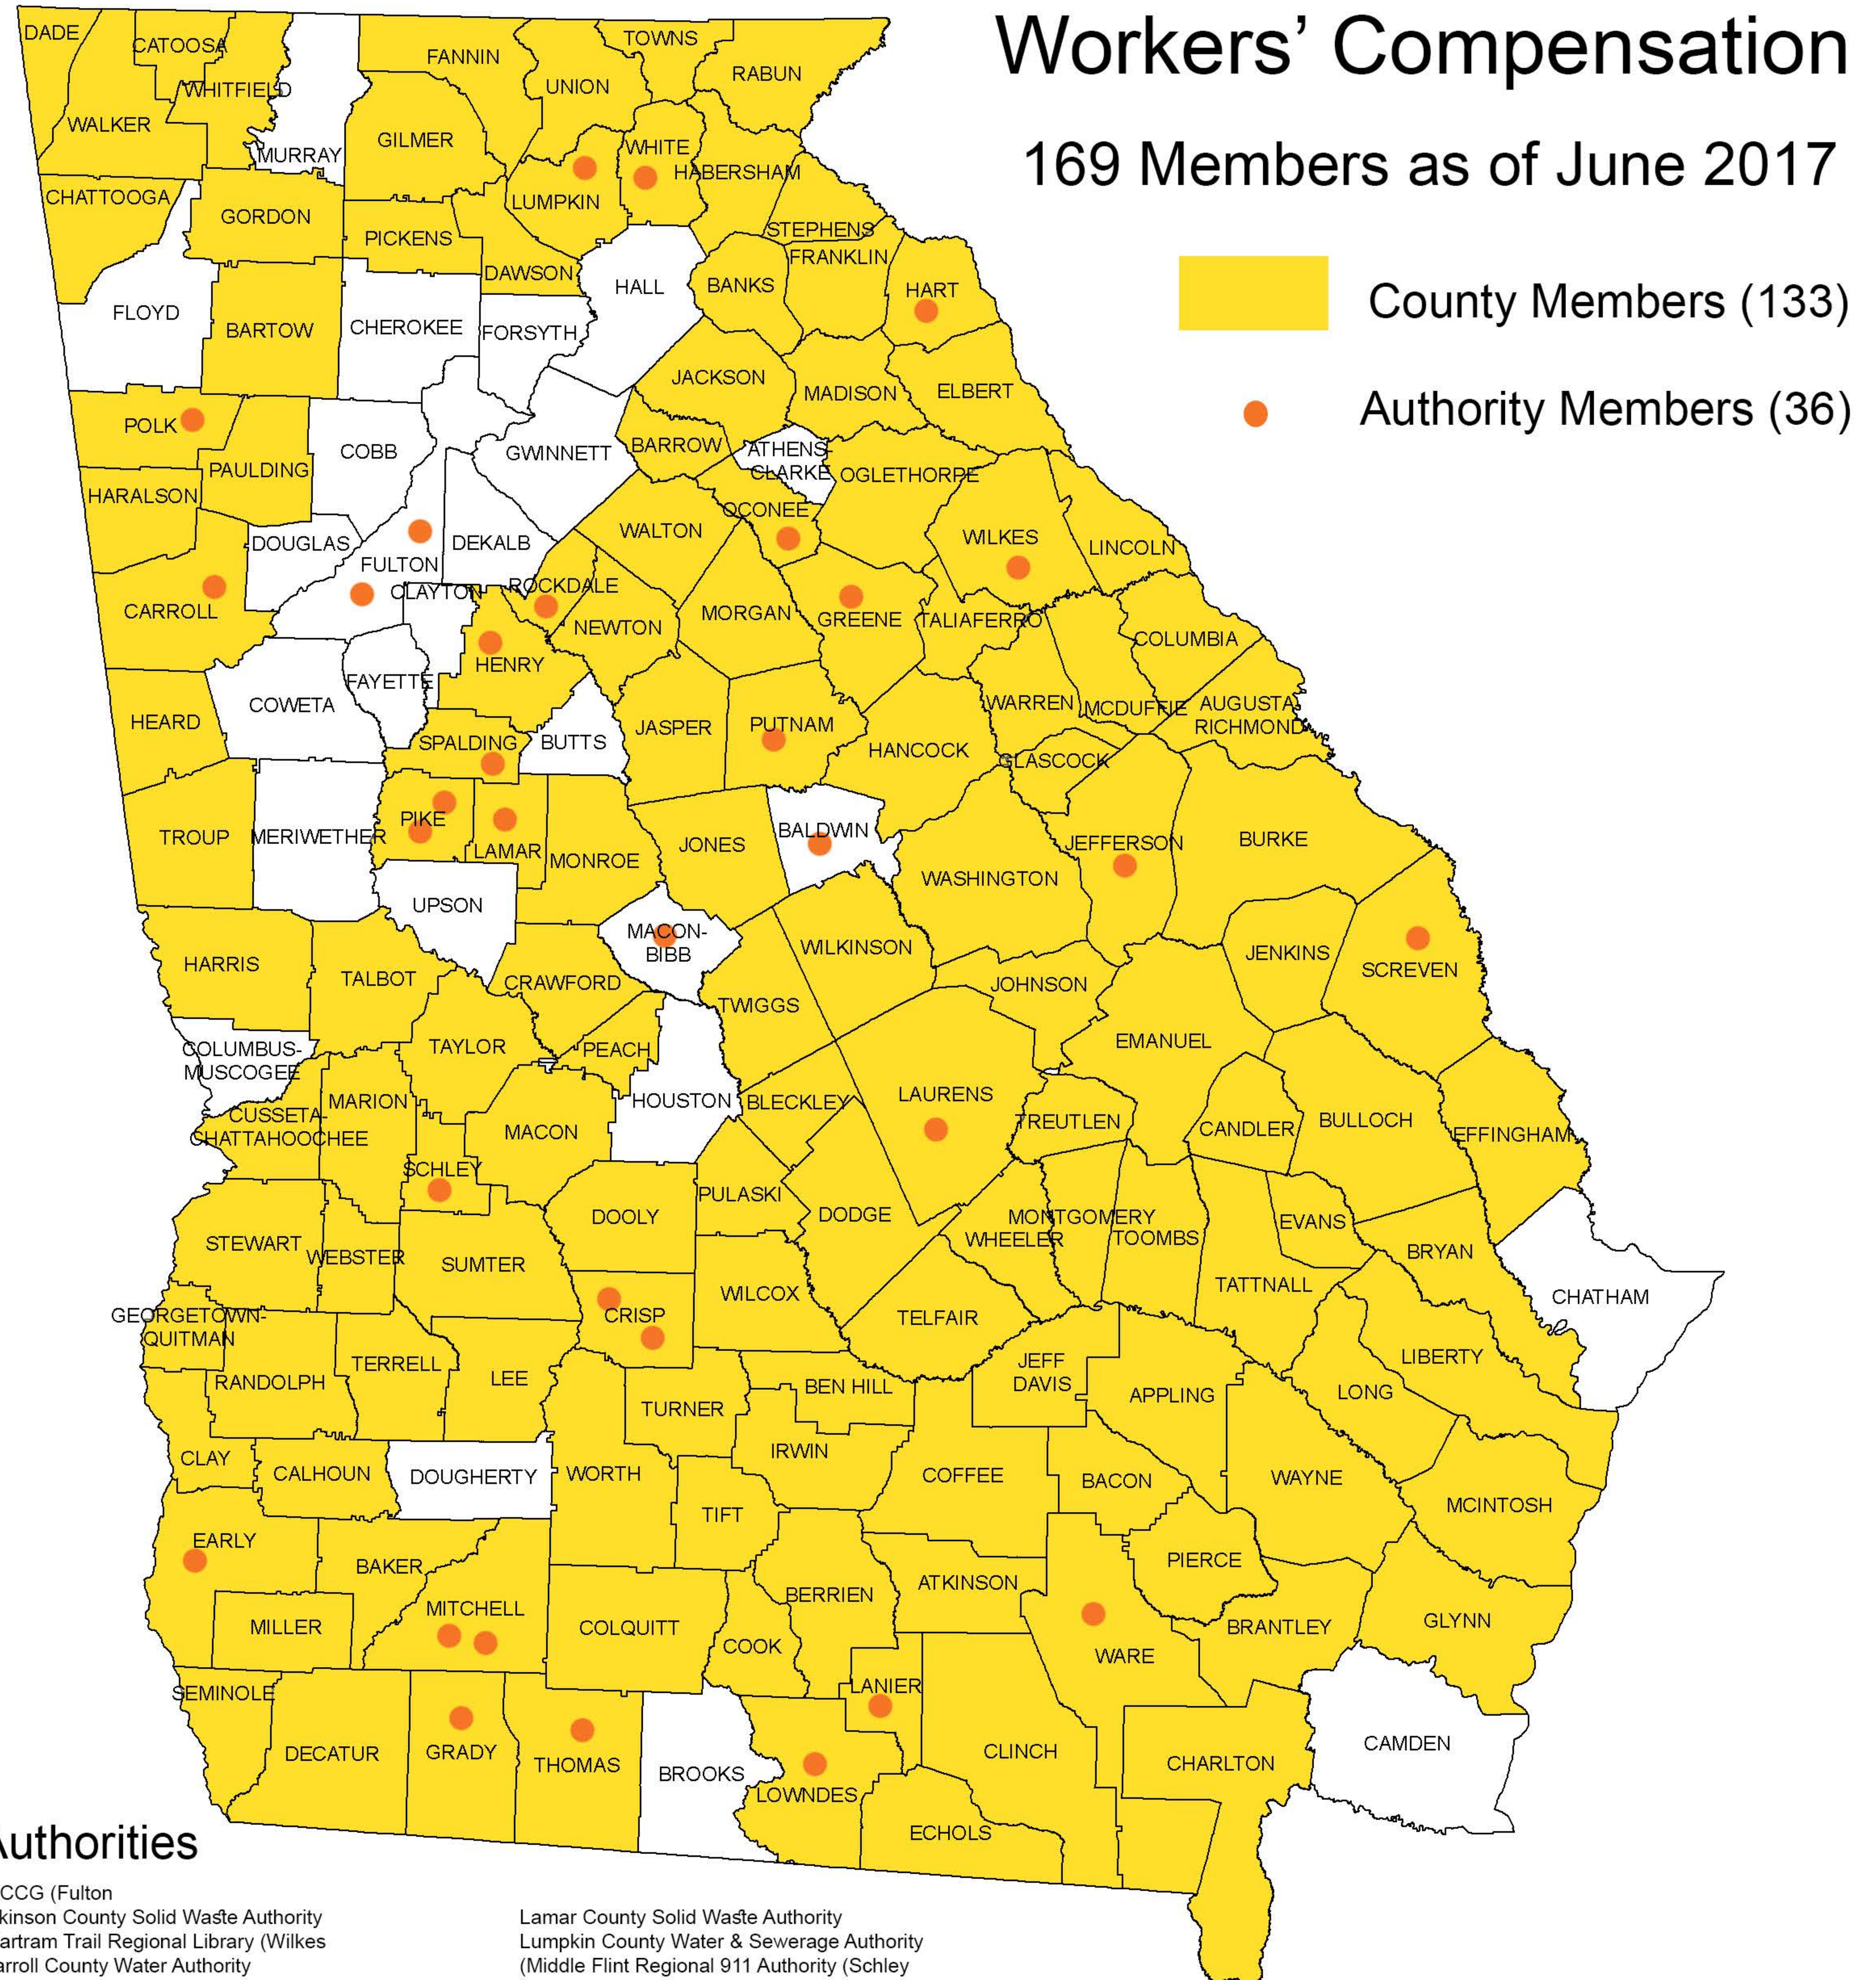

Workers' Compensation

169 Members as of June 2017

Authorities

(ACCG (Fulton
 Atkinson County Solid Waste Authority
 (Bartram Trail Regional Library (Wilkes
 Carroll County Water Authority
 Conyers - Rockdale Library System
 Crisp County Power
 (DeSoto Trail Regional Library (Mitchell
 Dublin-Laurens County Development Authority
 Early County Department of Public Safety
 Eatonton-Putnam Water & Sewer Authority
 (Flint River Regional Library (Spalding
 Greene County Recreation Complex
 Hart County Water & Sewerage Authority
 Henry County Library System
 Housing Authority of Fulton County
 Jefferson County Library System

Lamar County Solid Waste Authority
 Lumpkin County Water & Sewerage Authority
 (Middle Flint Regional 911 Authority (Schley
 Middle Georgia Regional Commission (Macon
 Oconee Regional Library
 Pike County Parks & Recreation Authority
 Pike County Water & Sewer Authority
 Polk County Water, Sewage & Solid Waste Authority Authority
 (Roddenbery Memorial Library (Grady
 (Satilla Regional Water & Sewer Authority (Ware
 Screven-Jenkins Regional Library
 (Sinclair Water Authority (Putnam
 Solid Waste Authority of Crisp County
 (South Georgia Regional Library System (Lowndes
 (Southwest Georgia Regional Commission (Mitchell

Thomas County Public Library
 (Tri County Joint E-911 Authority (Lanier
 Valdosta-Lowndes County Airport
 Valdosta-Lowndes County Conference Center & Tourism Authority
 While County Water Authority