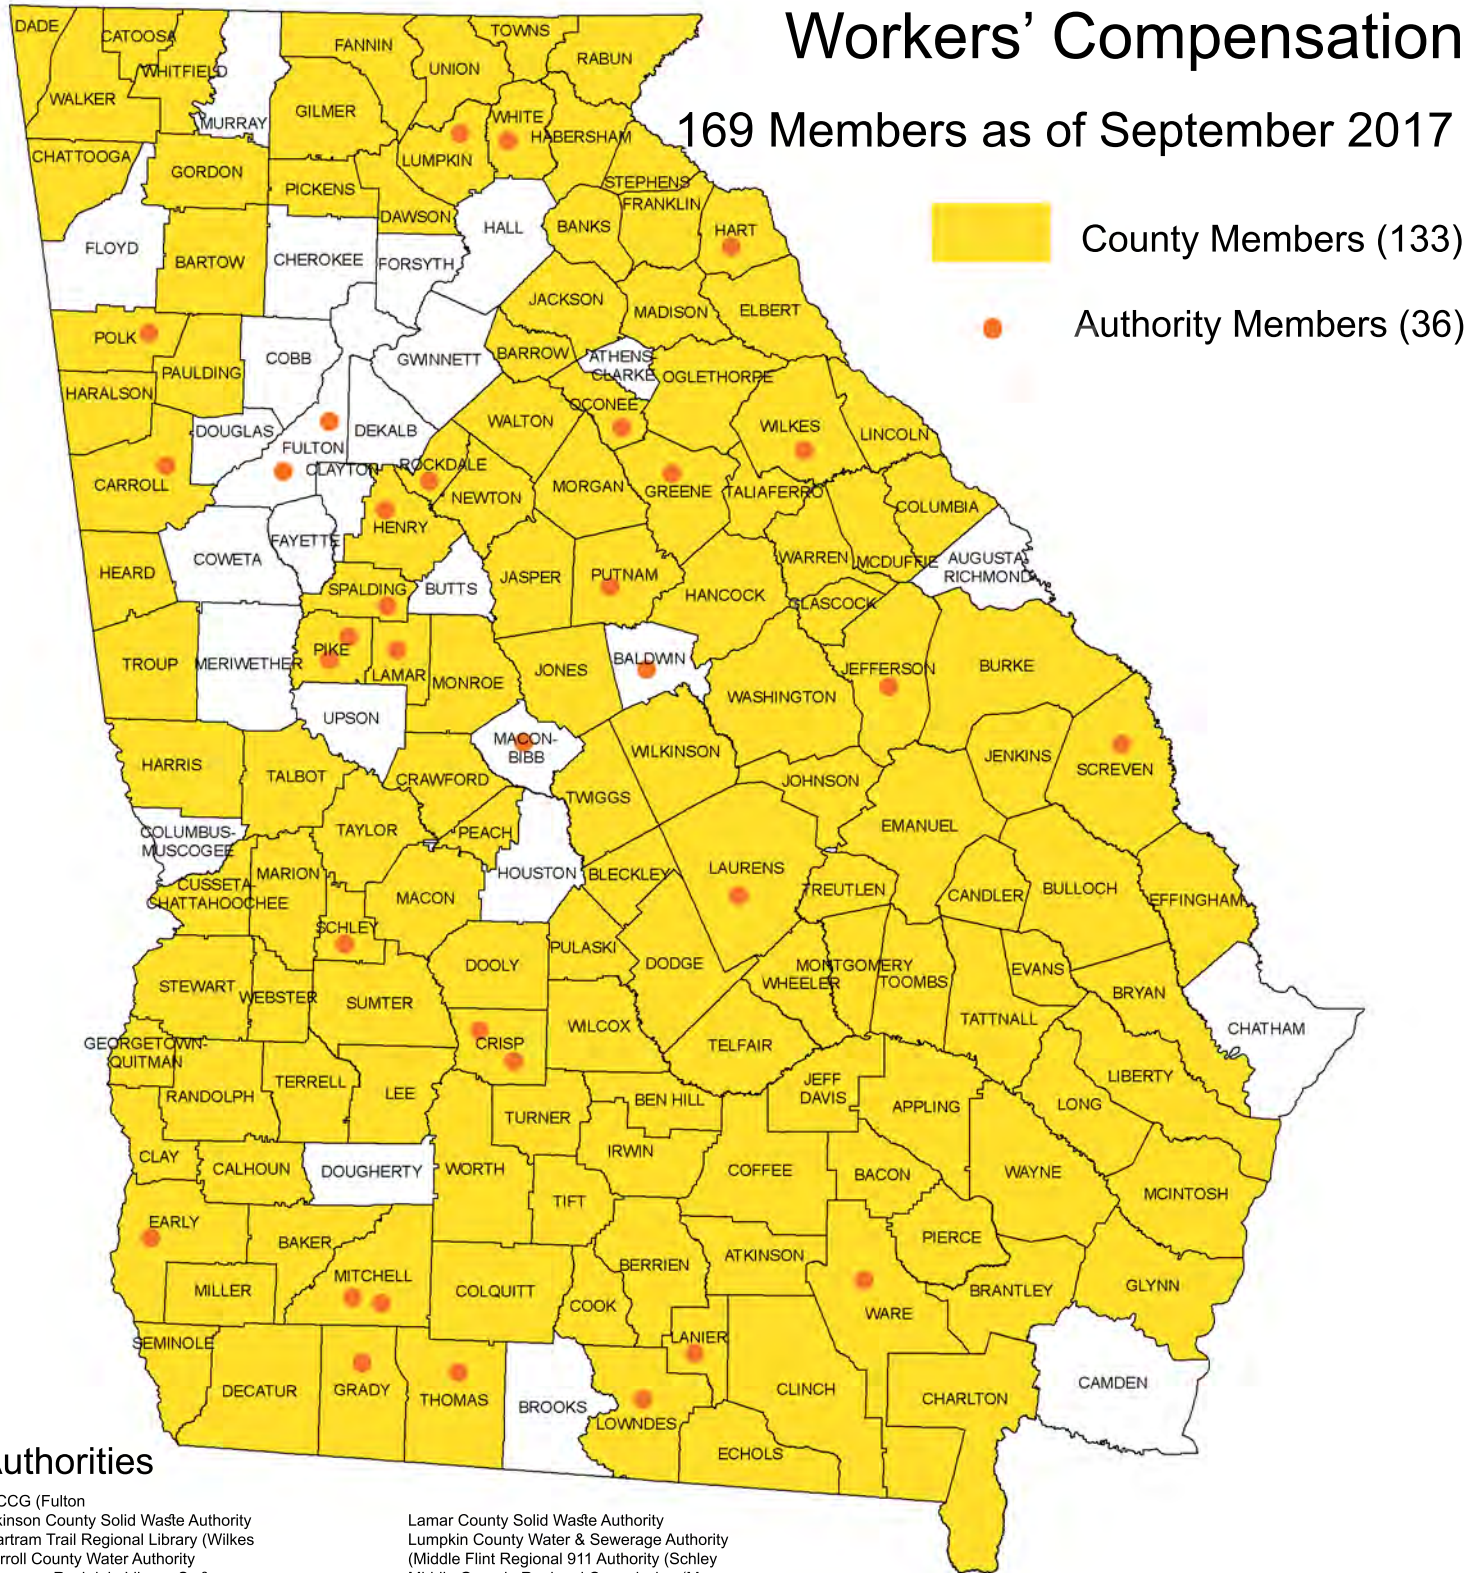

Workers' Compensation

169 Members as of September 2017

Authorities

(ACCG (Fulton
 Atkinson County Solid Waste Authority
 Bartram Trail Regional Library (Wilkes
 Carroll County Water Authority
 Conyers - Rockdale Library System
 Crisp County Power
 (DeSoto Trail Regional Library (Mitchell
 Dublin-Laurens County Development Authority
 Early County Department of Public Safety
 Eatonton-Putnam Water & Sewer Authority
 (Flint River Regional Library (Spalding
 Greene County Recreation Complex
 Hart County Water & Sewerage Authority
 Henry County Library System
 Housing Authority of Fulton County
 Jefferson County Library System

Lamar County Solid Waste Authority
 Lumpkin County Water & Sewerage Authority
 (Middle Flint Regional 911 Authority (Schley
 Middle Georgia Regional Commission (Macon
 Oconee Regional Library
 Pike County Parks & Recreation Authority
 Pike County Water & Sewer Authority
 Polk County Water, Sewage & Solid Waste Authority Authority
 (Roddenbery Memorial Library (Grady
 (Satilla Regional Water & Sewer Authority (Ware
 Screven-Jenkins Regional Library
 (Sinclair Water Authority (Putnam
 Solid Waste Authority of Crisp County
 (South Georgia Regional Library System (Lowndes
 (Southwest Georgia Regional Commission (Mitchell

Thomas County Public Library
 (Tri County Joint E-911 Authority (Lanier
 Valdosta-Lowndes County Airport
 Valdosta-Lowndes County Conference Center & Tourism Authority
 While County Water Authority