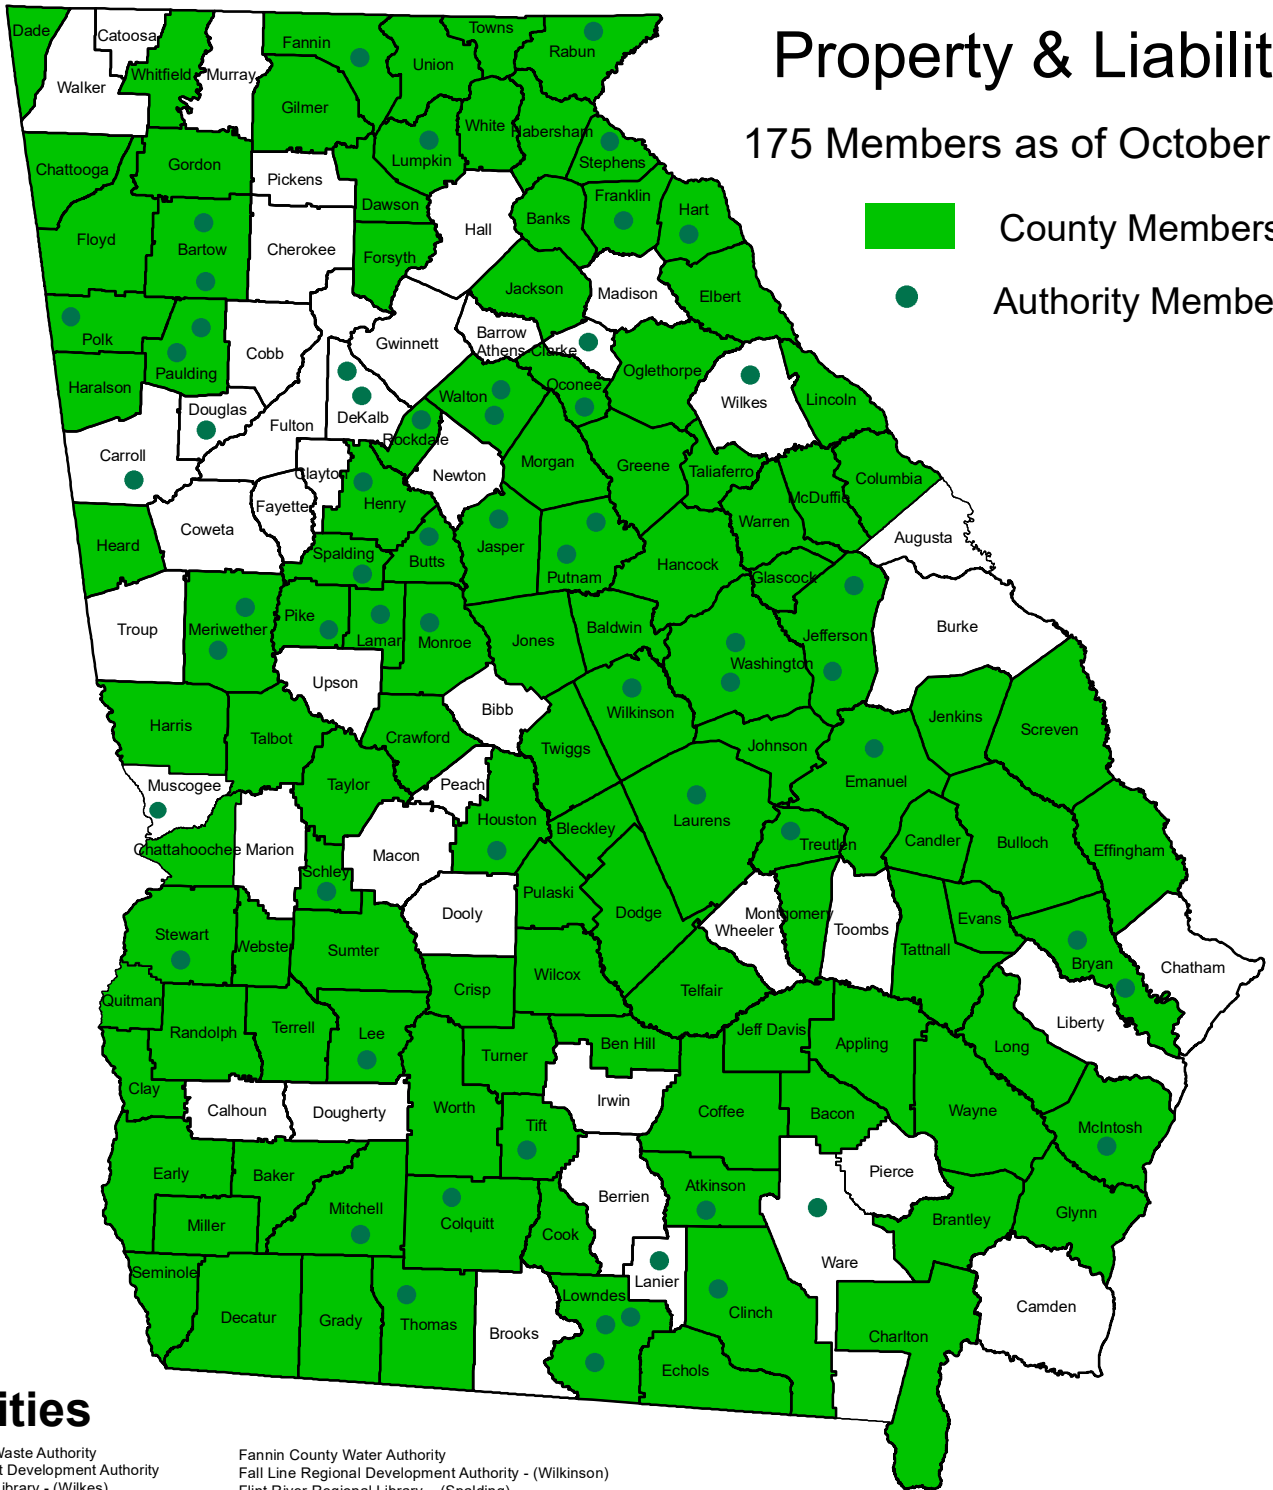

Property & Liability

175 Members as of October 2021

- County Members (116)
- Authority Members (59)

Authorities

Atkinson County Solid Waste Authority
 Bartow-Cartersville Joint Development Authority
 Bartram Trail Regional Library - (Wilkes)
 Bryan County Public Facilities Authority
 Butts County Water & Sewer Authority
 Carroll County Water Authority
 Clinch County Development Authority
 Coastal Plain Regional Library - (Tift)
 Conyers - Rockdale Library System
 DeKalb County Private Hospital Authority
 Development Authority of Bartow County
 Development Authority of Bryan County
 Development Authority of DeKalb County
 Development Authority of Jefferson County
 Development Authority of Monroe County
 Development Authority of Rabun County
 Development Authority of Walton County
 Douglasville - Douglas County Water & Sewer Authority
 Dublin-Laurens County Development Authority
 Emanuel County Development

Fannin County Water Authority
 Fall Line Regional Development Authority - (Wilkinson)
 Flint River Regional Library - (Spalding)
 Franklin County Industrial Building Authority
 Hart County Water and Sewerage Authority
 Henry County Library System
 Hospital Authority of Colquitt County
 Houston County Development Authority
 Jasper County Water & Sewerage Authority
 Jefferson County Library System
 Joint Development Authority of Jasper, Morgan, Newton & Walton County
 Lamar County Regional Solid Waste Authority
 Lee County Utilities Authority
 Lower Chattahoochee Regional Transit Authority - (Muscogee)
 Lumpkin County Water & Sewerage Authority
 McIntosh Industrial Development Authority
 Meriwether County Water and Sewerage Authority
 Middle Flint Regional 911 Authority - (Schley)