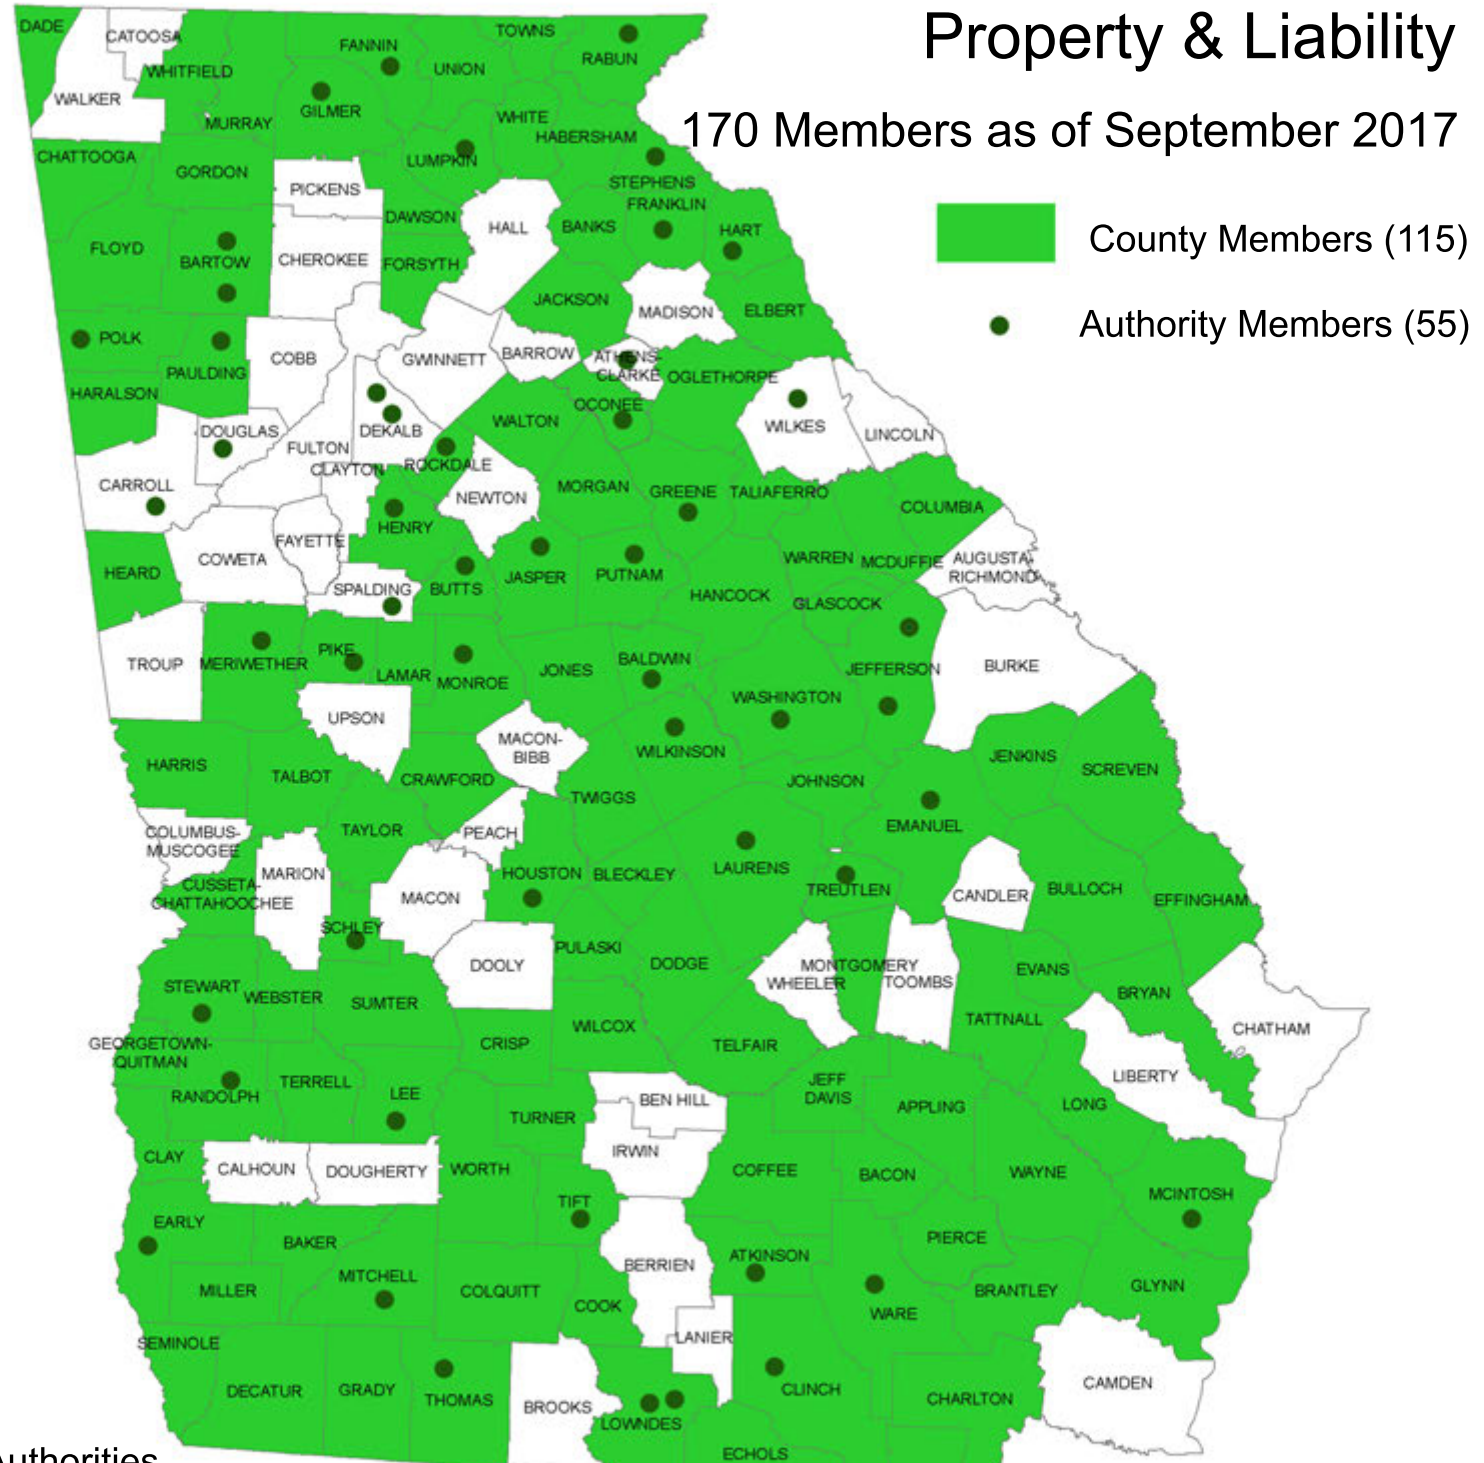

Property & Liability

170 Members as of September 2017

Authorities

Atkinson County Solid Waste Authority
 Bartow-Cartersville Joint Development Authority
 Bartram Trail Regional Library - Wilkes
 Butts County Water & Sewer Authority
 Carroll County Water Authority
 Clinch County Development Authority
 Coastal Plain Regional Library - Tift
 Conyers - Rockdale Library System
 DeKalb County Private Hospital Authority
 Development Authority of Bartow County
 Development Authority of DeKalb County
 Development Authority of Jefferson County
 Development Authority of Monroe County
 Development Authority of Rabun County
 Douglasville - Douglas County Water & Sewer Authority
 Dublin-Laurens County Development Authority
 Early County Department of Public Safety
 Eatonton-Putnam Water and Sewer Authority

Ellijay-Gilmer County Water Authority
 Emanuel County Development Authority
 Fannin County Water Authority
 Fall Line Regional Development Authority
 Flint River Regional Library - Spalding
 Franklin County Industrial Building Authority
 Greene County Recreation Complex
 Hart County Water and Sewerage Authority
 Henry County Library System
 Houston County Development Authority
 Jasper County Water & Sewer Authority
 Jefferson County Library System
 Lee County Utilities Authority
 Lower Chattahoochee Regional Transit Authority (Randolph)
 Lumpkin County Water & Sewerage Authority
 McIntosh Industrial Development Authority
 Meriwether County Water and Sewerage Authority
 Middle Flint Regional 911 Authority