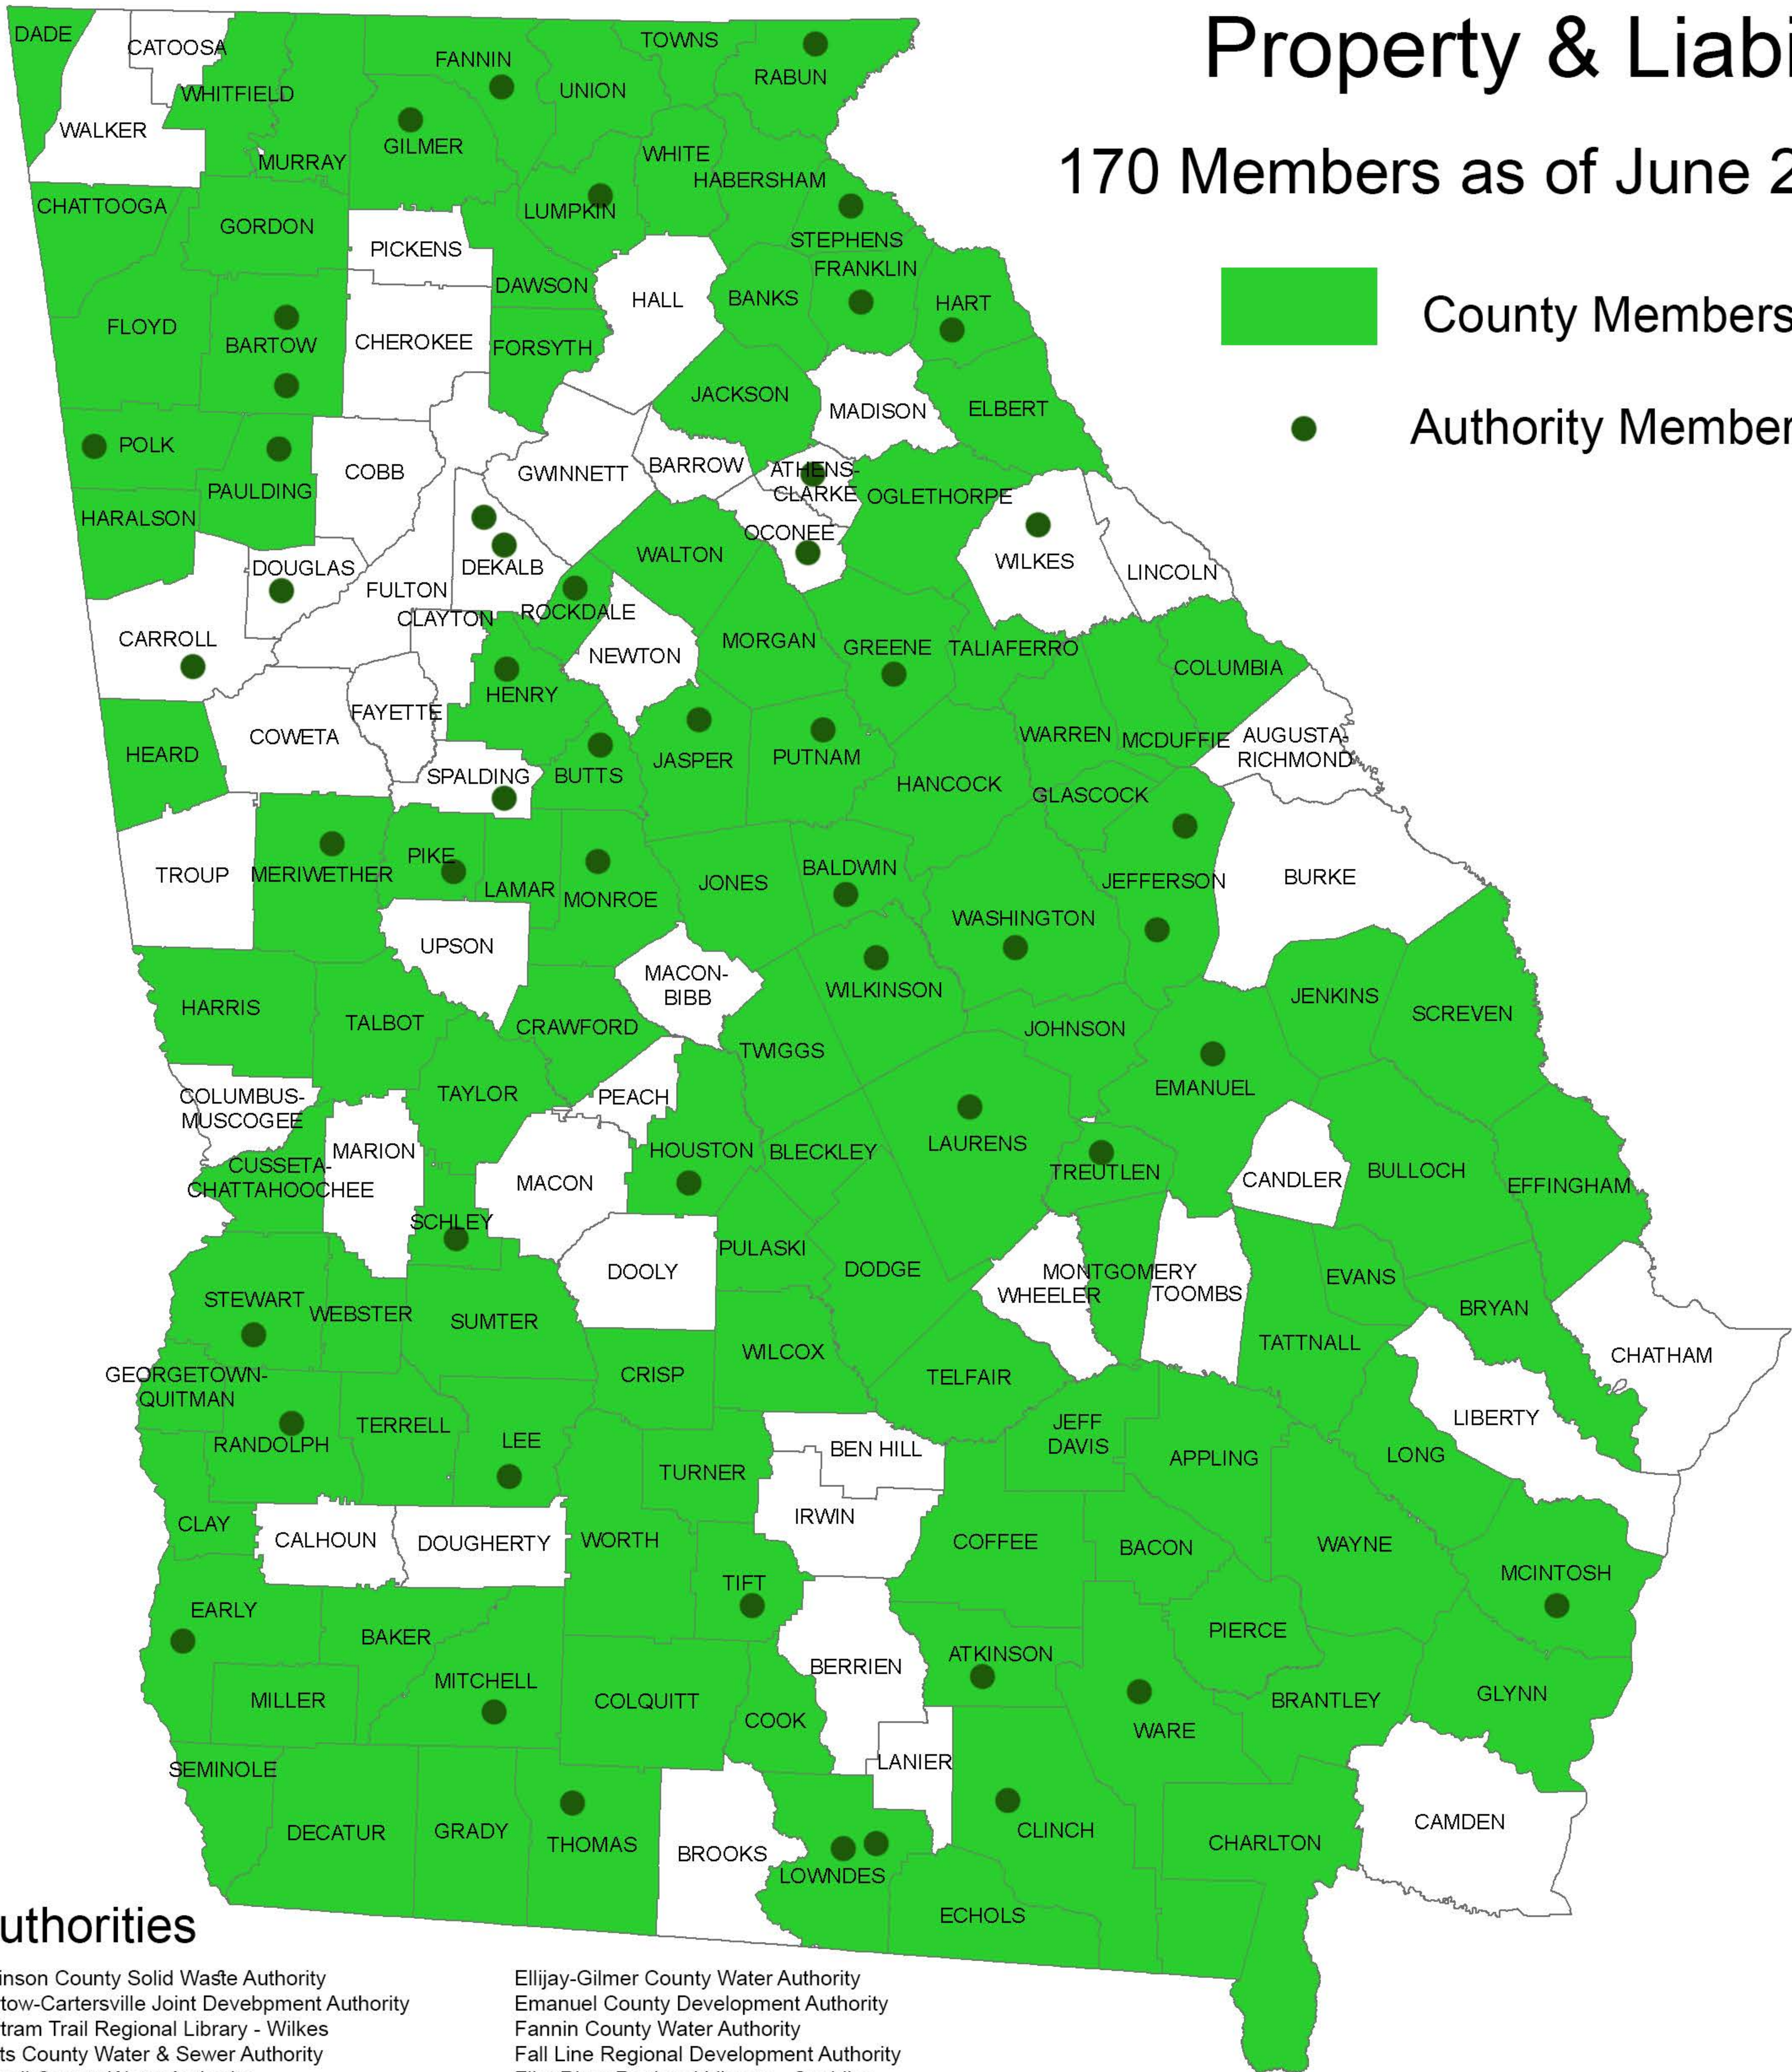

Property & Liability

170 Members as of June 2017

- County Members (115)
- Authority Members (55)

Authorities

Atkinson County Solid Waste Authority
 Bartow-Cartersville Joint Development Authority
 Bartram Trail Regional Library - Wilkes
 Butts County Water & Sewer Authority
 Carroll County Water Authority
 Clinch County Development Authority
 Coastal Plain Regional Library - Tift
 Conyers - Rockdale Library System
 DeKalb County Private Hospital Authority
 Development Authority of Bartow County
 Development Authority of DeKalb County
 Development Authority of Jefferson County
 Development Authority of Monroe County
 Development Authority of Rabun County
 Douglasville - Douglas County Water & Sewer Authority
 Dublin-Laurens County Development Authority
 Early County Department of Public Safety
 Eatonton-Putnam Water and Sewer Authority

Ellijay-Gilmer County Water Authority
 Emanuel County Development Authority
 Fannin County Water Authority
 Fall Line Regional Development Authority
 Flint River Regional Library - Spalding
 Franklin County Industrial Building Authority
 Greene County Recreation Complex
 Hart County Water and Sewerage Authority
 Henry County Library System
 Houston County Development Authority
 Jasper County Water & Sewer Authority
 Jefferson County Library System
 Lee County Utilities Authority
 Lower Chattahoochee Regional Transit Authority (Randolph)
 Lumpkin County Water & Sewerage Authority
 McIntosh Industrial Development Authority
 Meriwether County Water and Sewerage Authority
 Middle Flint Regional 911 Authority