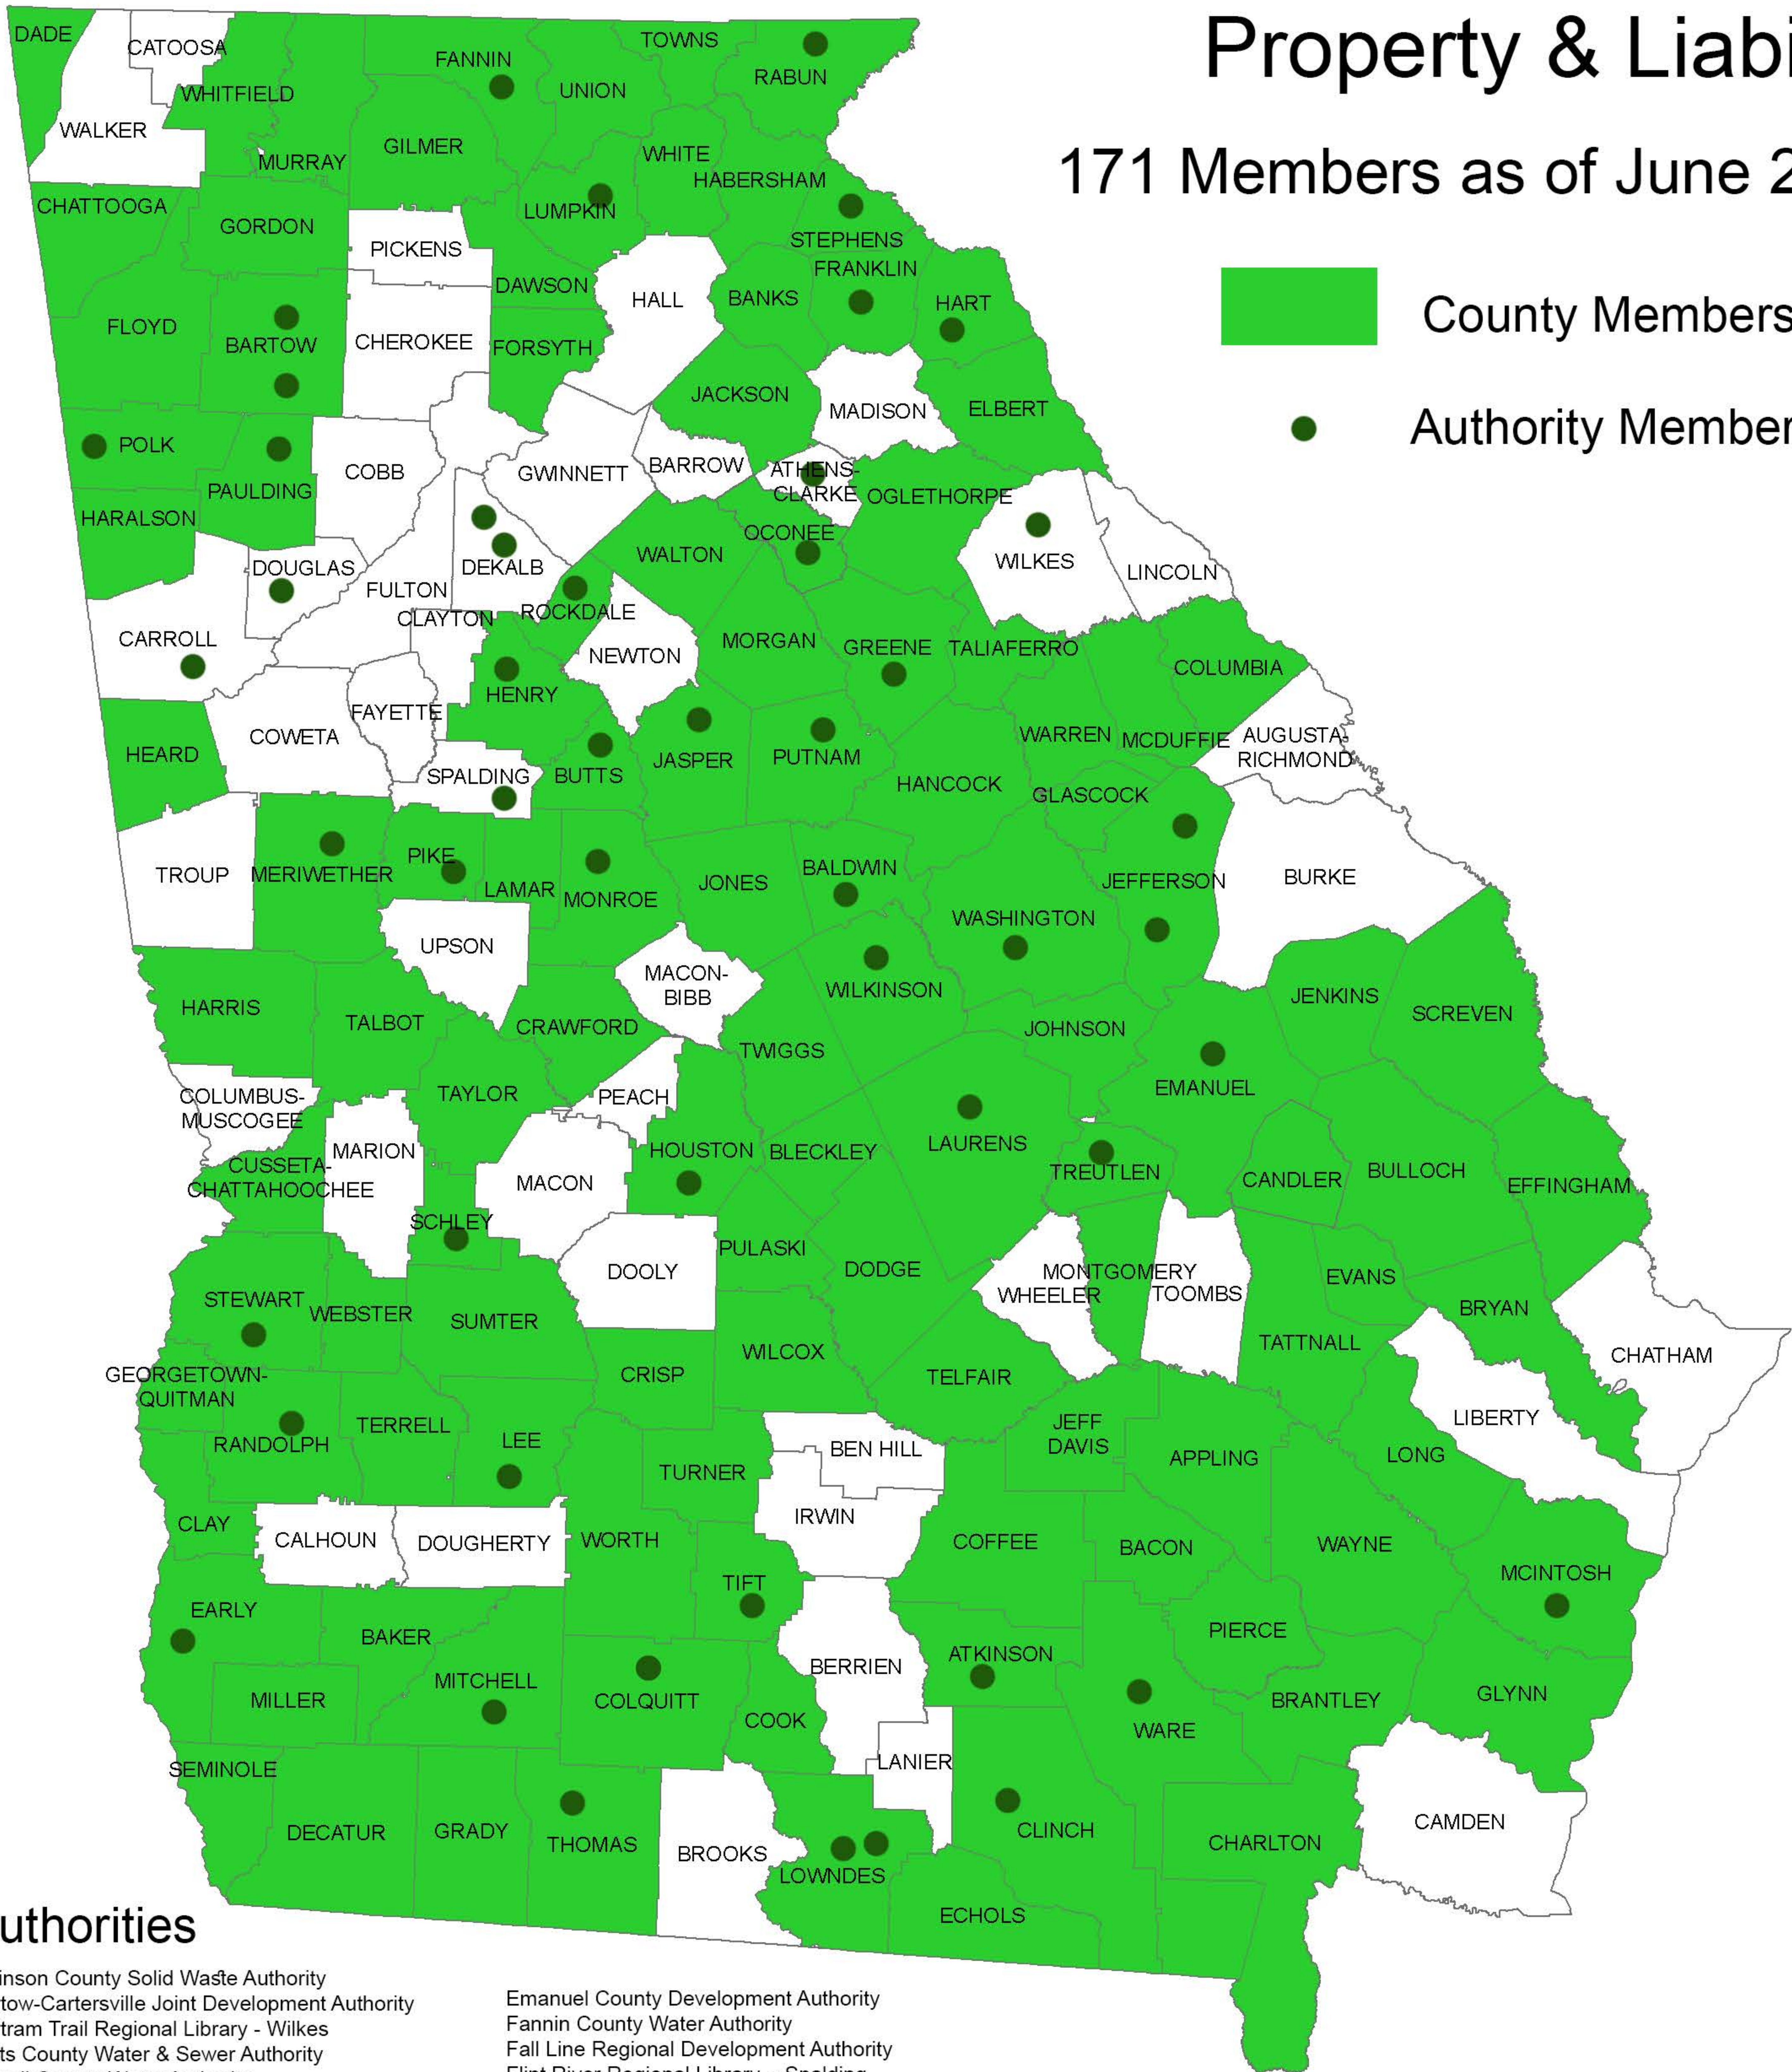

## Property & Liability

171 Members as of June 2018

- County Members (116)
- Authority Members (55)

### Authorities

Atkinson County Solid Waste Authority  
 Bartow-Cartersville Joint Development Authority  
 Bartram Trail Regional Library - Wilkes  
 Butts County Water & Sewer Authority  
 Carroll County Water Authority  
 Clinch County Development Authority  
 Coastal Plain Regional Library - Tift  
 Conyers - Rockdale Library System  
 DeKalb County Private Hospital Authority  
 Development Authority of Bartow County  
 Development Authority of DeKalb County  
 Development Authority of Jefferson County  
 Development Authority of Monroe County  
 Development Authority of Rabun County  
 Douglasville - Douglas County Water & Sewer Authority  
 Dublin-Laurens County Development Authority  
 Early County Department of Public Safety  
 Eatonton-Putnam Water and Sewer Authority

Emanuel County Development Authority  
 Fannin County Water Authority  
 Fall Line Regional Development Authority  
 Flint River Regional Library - Spalding  
 Franklin County Industrial Building Authority  
 Greene County Recreation Complex  
 Hart County Water and Sewerage Authority  
 Henry County Library System  
 Houston County Development Authority  
 Jasper County Water & Sewer Authority  
 Jefferson County Library System  
 Lee County Utilities Authority  
 Lower Chattahoochee Regional Transit Authority (Randolph)  
 Lumpkin County Water & Sewerage Authority  
 McIntosh Industrial Development Authority  
 Meriwether County Water and Sewerage Authority  
 Middle Flint Regional 911 Authority