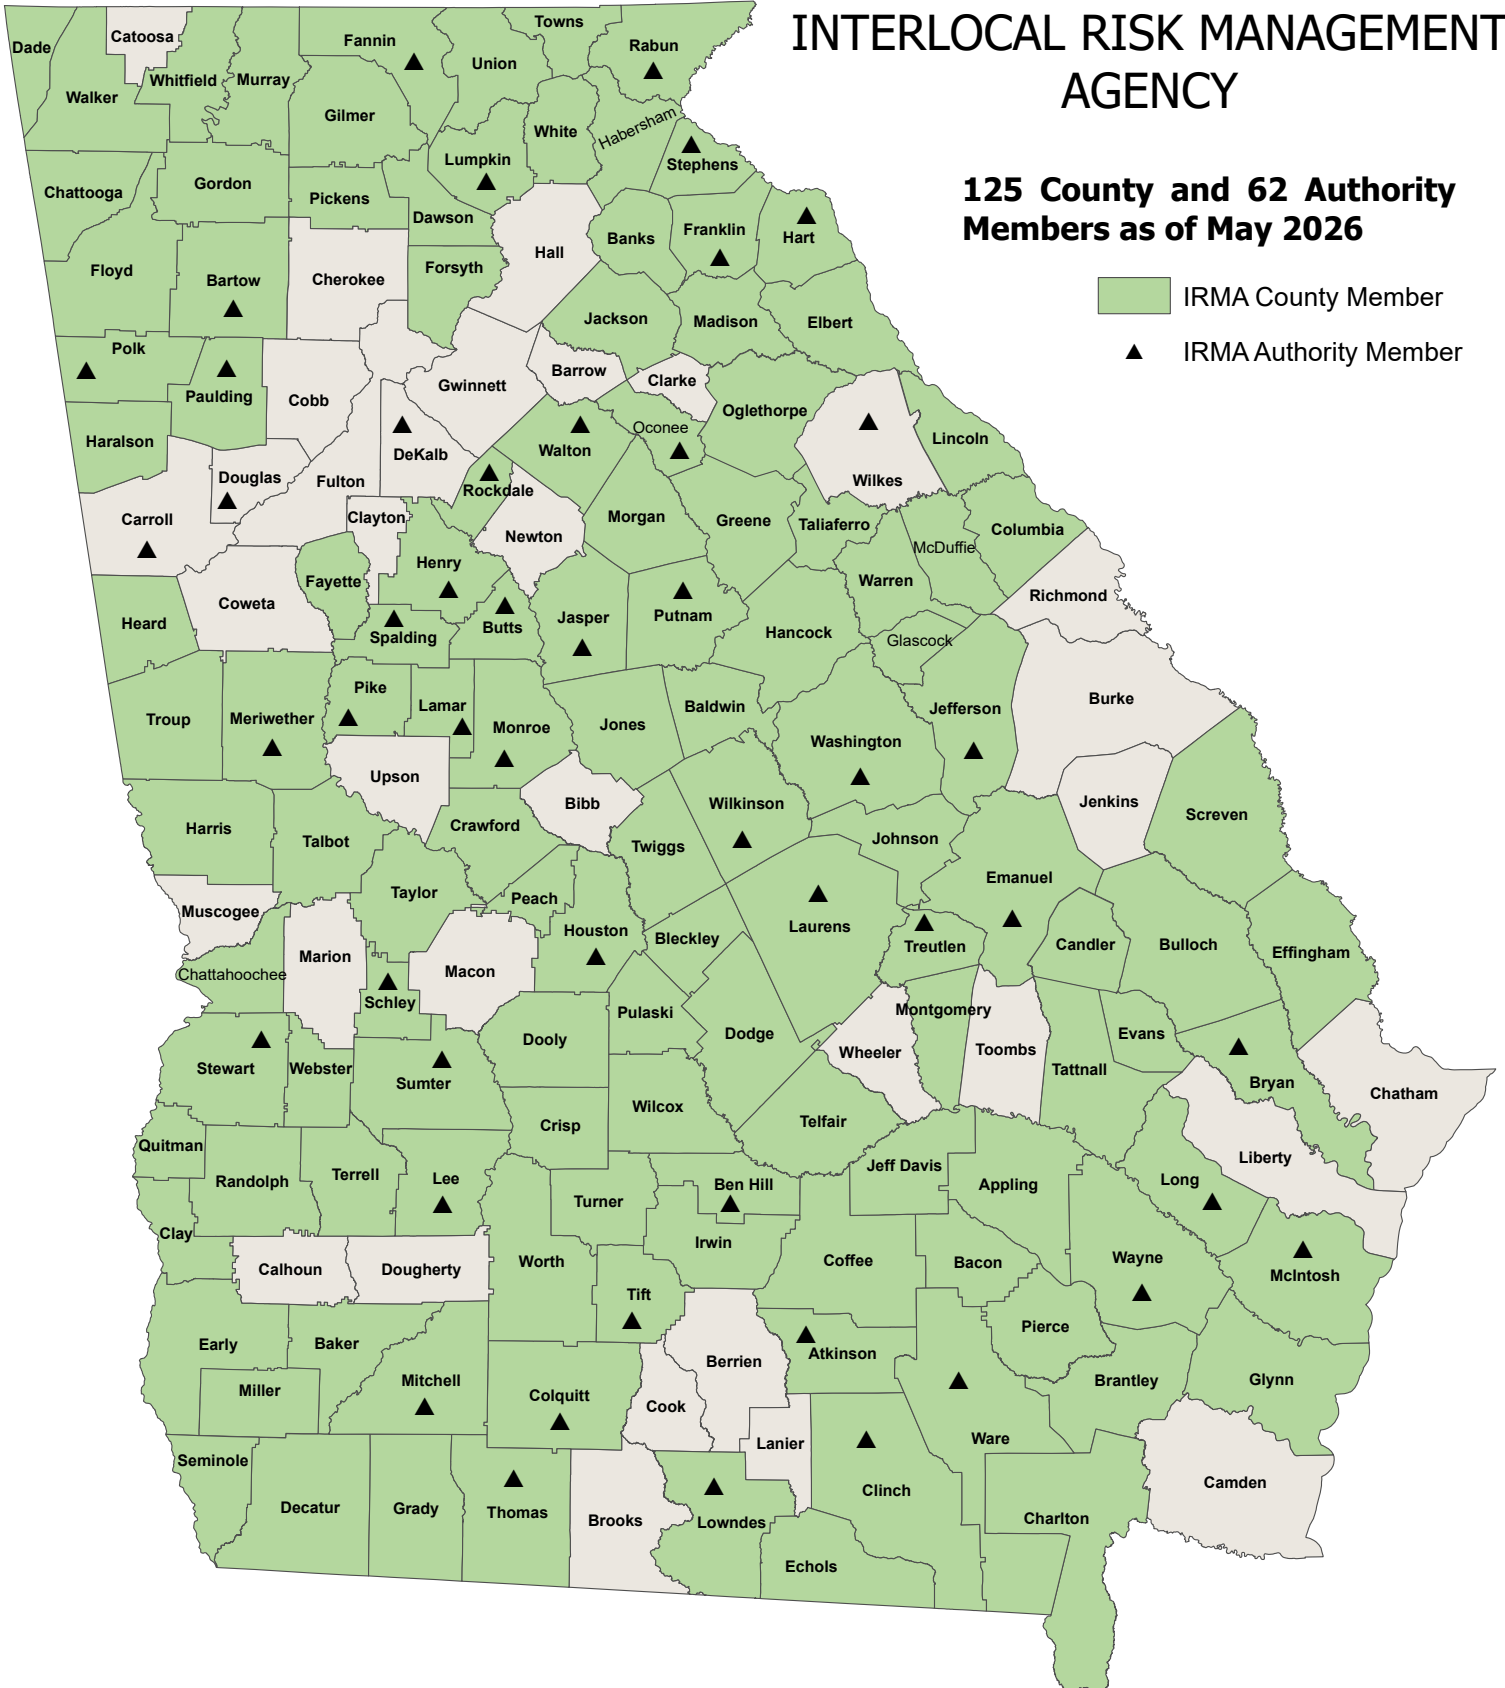

ACCG

Insurance Programs

INTERLOCAL RISK MANAGEMENT AGENCY

125 County and 62 Authority Members as of May 2026

-  IRMA County Member
-  IRMA Authority Member

INTERLOCAL RISK MANAGEMENT AGENCY AUTHORITIES

Atkinson County Solid Waste Authority
Bartow-Cartersville Joint Development Authority
Bartram Trail Regional Library System (Wilkes)
Bryan County Public Facilities Authority
Butts County Water & Sewer Authority
Carroll County Water Authority
City of Dublin & Laurens County Development Authority
Clinch County Development Authority
Coastal Plain Regional Library (Tift)
Conyers-Rockdale Library System
Development Authority of Bartow County
Development Authority of Bryan County
Development Authority of DeKalb County
Development Authority of Jefferson County
Development Authority of Long County
Development Authority of Monroe County
Development Authority of Rabun County
Development Authority of Walton County
Douglasville-Douglas County Water & Sewer Authority
East Georgia Regional Airport (Emanuel)
Emanuel County Development Authority
Fall Line Regional Development Authority (Wilkinson)
Fannin County Water Authority
Fitzgerald-Ben Hill County Regional Solid Waste Authority
Flint River Regional Library (Spalding)
Franklin County Industrial Building Authority
Hart County Water & Sewer Utility Authority
Henry County Library System
Hospital Authority of Colquitt County
Houston County Development Authority
Jasper County Water & Sewer Authority
Jefferson County Library System
JDA of Jasper, Morgan, Newton & Walton County (Walton)
Lamar County Regional Solid Waste
Lee County Utilities Authority
Lower Chattahoochee Regional Transit Authority (Sumter)
Lumpkin County Water & Sewerage Authority
McIntosh County Industrial Development Authority
Meriwether County Water & Sewerage Authority
Middle Flint Regional 911 Authority (Schley)
Moultrie Colquitt County Parks Recreation Authority
Oconee County Industrial Development Authority
Paulding County Airport Authority
Paulding County Industrial Building Authority
Pike County Parks & Recreation Authority
Pine Mountain Regional Library System (Meriwether)
Polk County Water, Sewer, & Solid Waste Authority
Satilla Regional Water & Sewer Authority (Ware)
Sinclair Water Authority (Putnam)
South Georgia Regional Library System (Lowndes)
Southwest Georgia Regional Commission (Mitchell)
Stephens County Development Authority
Stewart County Water & Sewer Authority
Thomas County Public Library
Treutlen County Development Authority
Tri-County Joint E-911 Authority (Clinch)
Upper Oconee Basin Water Authority (Oconee)
Valdosta-Lowndes County Airport Authority
Valdosta-Lowndes County Conference Center & Tourism Authority
Washington County Airport Authority
Washington County Development Authority
Wayne County Industrial Development Authority