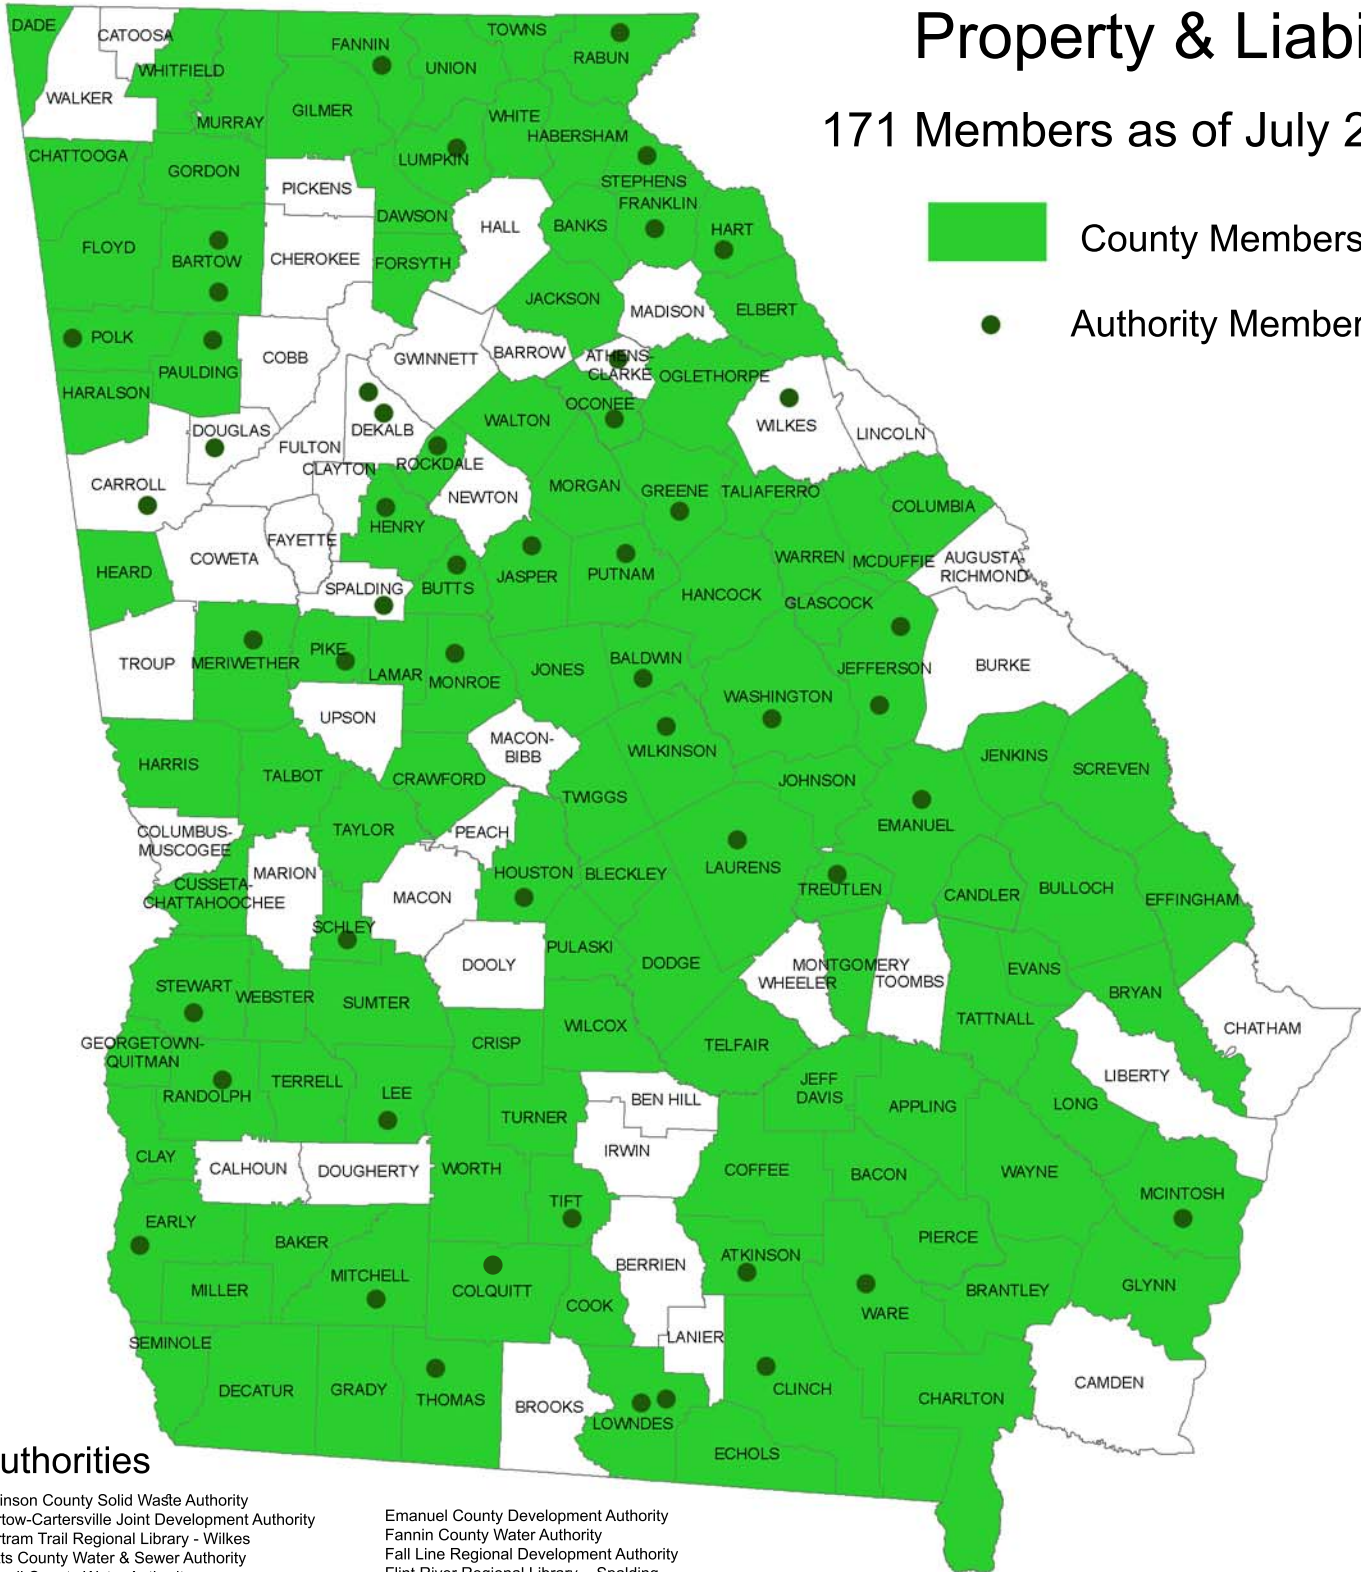

## Property & Liability

171 Members as of July 2018

- County Members (116)
- Authority Members (55)

### Authorities

Atkinson County Solid Waste Authority  
 Bartow-Cartersville Joint Development Authority  
 Bartram Trail Regional Library - Wilkes  
 Butts County Water & Sewer Authority  
 Carroll County Water Authority  
 Clinch County Development Authority  
 Coastal Plain Regional Library - Tift  
 Conyers - Rockdale Library System  
 DeKalb County Private Hospital Authority  
 Development Authority of Bartow County  
 Development Authority of DeKalb County  
 Development Authority of Jefferson County  
 Development Authority of Monroe County  
 Development Authority of Rabun County  
 Douglasville - Douglas County Water & Sewer Authority  
 Dublin-Laurens County Development Authority  
 Early County Department of Public Safety  
 Eatonton-Putnam Water and Sewer Authority

Emanuel County Development Authority  
 Fannin County Water Authority  
 Fall Line Regional Development Authority  
 Flint River Regional Library - Spalding  
 Franklin County Industrial Building Authority  
 Greene County Recreation Complex  
 Hart County Water and Sewerage Authority  
 Henry County Library System  
 Houston County Development Authority  
 Jasper County Water & Sewer Authority  
 Jefferson County Library System  
 Lee County Utilities Authority  
 Lower Chattahoochee Regional Transit Authority (Randolph)  
 Lumpkin County Water & Sewerage Authority  
 McIntosh Industrial Development Authority  
 Meriwether County Water and Sewerage Authority  
 Middle Flint Regional 911 Authority

Tri County Joint E-911 Authority - Lanier  
 Upper Oconee Basin Water Authority  
 Valdosta-Lowndes County Airport Authority  
 Valdosta-Lowndes County Conference Center & Tourism Authority  
 Washington County Airport Authority  
 Washington County Development Authority