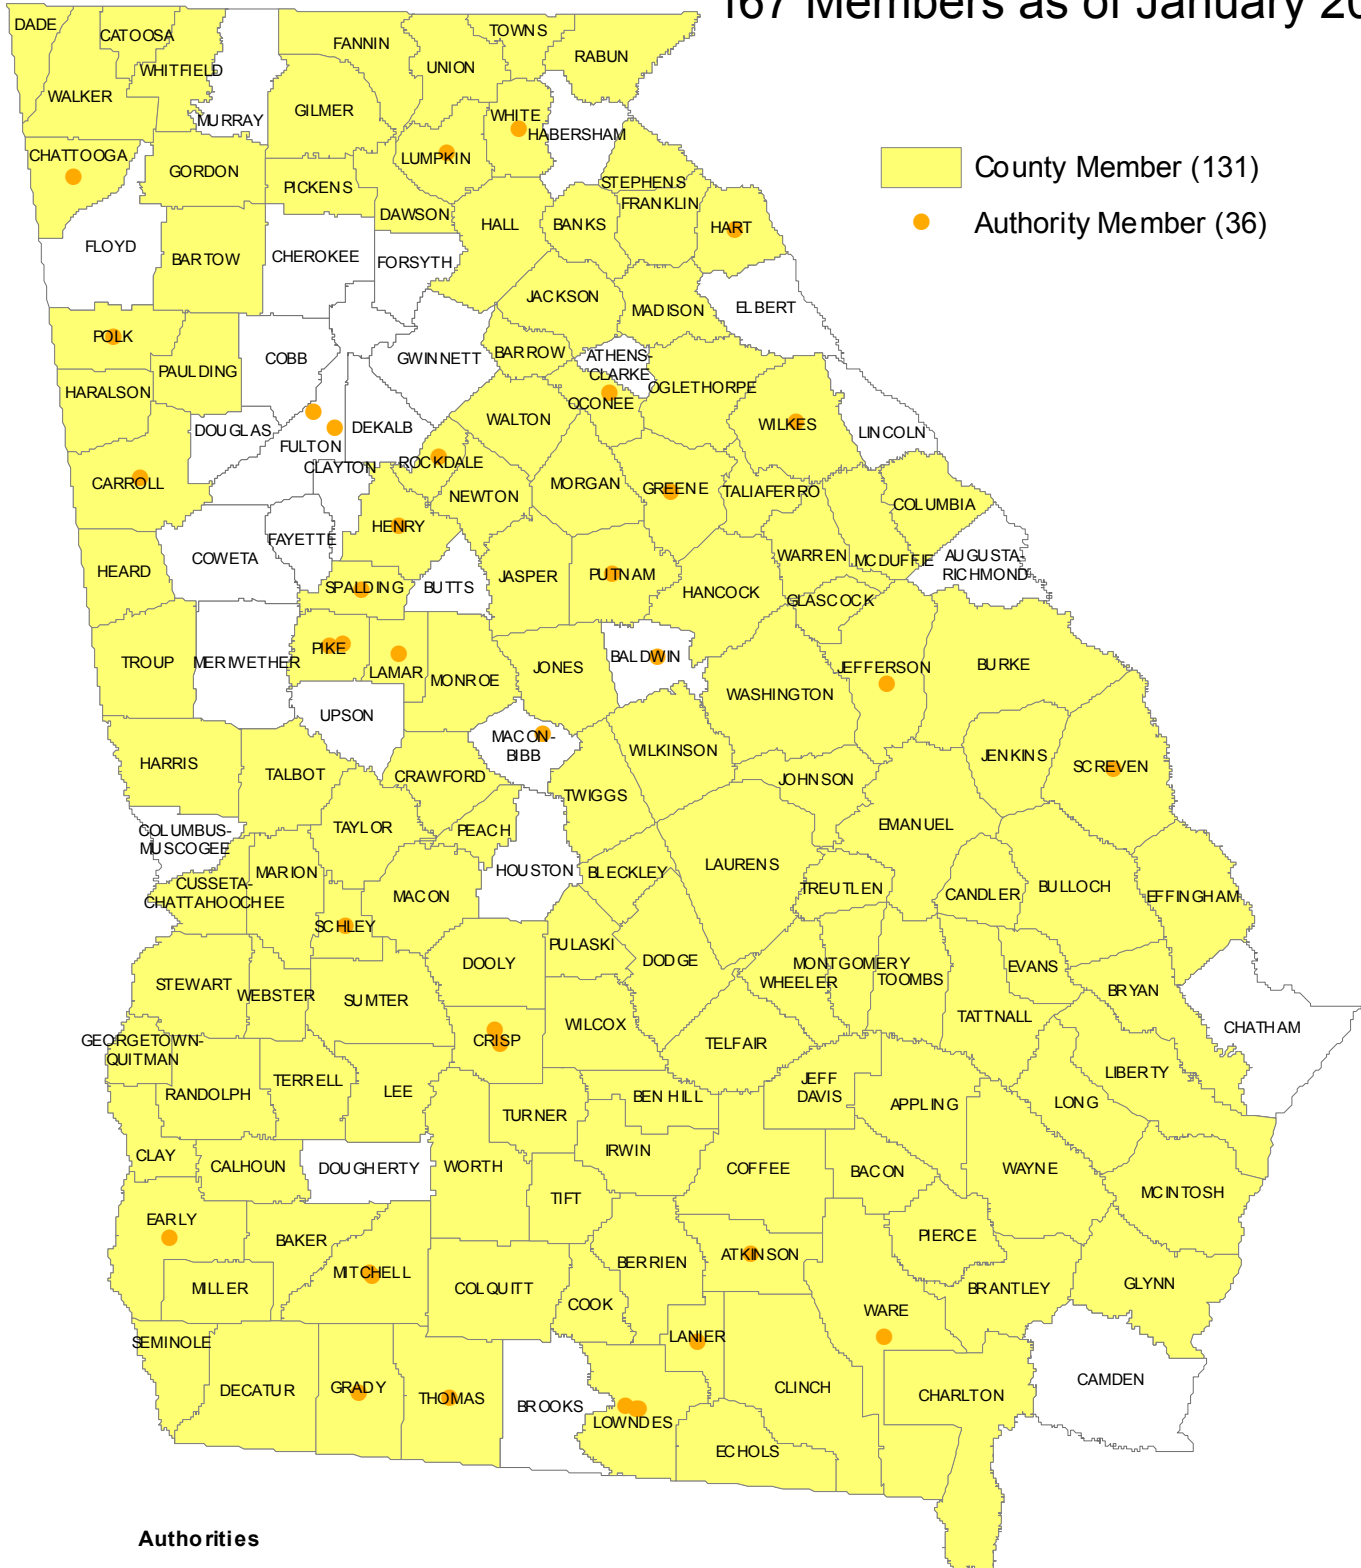

# Workers' Compensation

167 Members as of January 2015

County Member (131)  
 Authority Member (36)

### Authorities

ACCG (Fulton)  
 Atkinson County Solid Waste Authority  
 Bartram Trail Regional Library (Wilkes)  
 Carroll County Water Authority  
 Chattooga County Water District #1  
 Conyers - Rockdale Library System  
 Crisp County Power  
 DeSoto Trail Regional Library (Mitchell)  
 Early County Department of Public Safety  
 Eatonton-Putnam Water and Sewer Authority