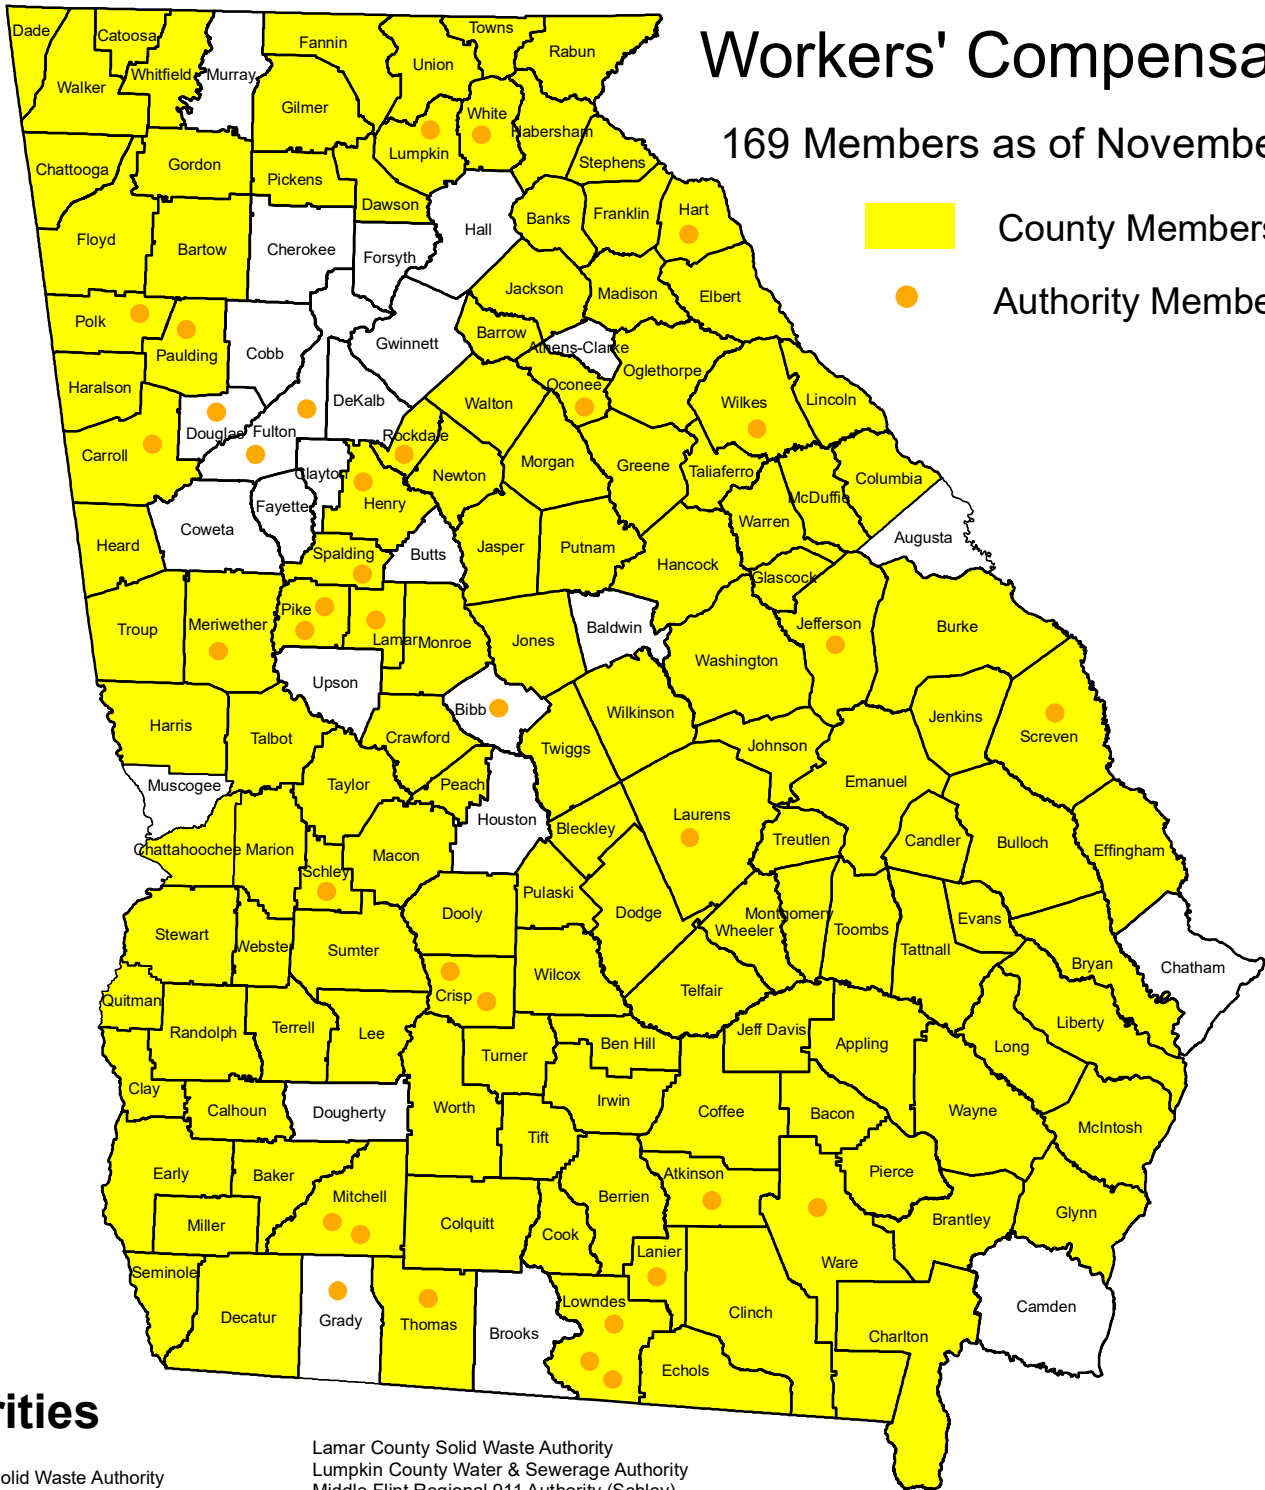

Workers' Compensation

169 Members as of November 2022

- County Members (134)
- Authority Members (35)

Authorities

- ACCG (Fulton)
- Atkinson County Solid Waste Authority
- Bartram Trail Regional Library (Wilkes)
- Carroll County Water Authority
- Conyers - Rockdale Library System
- Crisp County Power
- DeSoto Trail Regional Library (Mitchell)
- Douglasville-Douglas County Water & Sewer Authority
- Dublin-Laurens County Development Authority
- Flint River Regional Library (Spalding)
- Hart County Water & Sewerage Authority
- Henry County Library System
- Housing Authority of Fulton County
- Jefferson County Library System
- Lamar County Solid Waste Authority
- Lumpkin County Water & Sewerage Authority
- Middle Flint Regional 911 Authority (Schley)
- Middle Georgia Regional Commission (Bibb)
- Oconee Regional Library
- Paulding County Industrial Building Authority
- Pike County Parks & Recreation Authority
- Pike County Water & Sewer Authority
- Pine Mountain Regional Library System (Meriwether County)
- Polk County Water, Sewage & Solid Waste Authority
- Roddenberry Memorial Library (Grady)
- Satilla Regional Water & Sewer Authority (Ware)
- Screven-Jenkins Regional Library
- Solid Waste Authority of Crisp County
- South Georgia Regional Library System (Lowndes)
- Southwest Georgia Regional Commission (Mitchell)
- Thomas County Public Library
- Tri County Joint E-911 Authority (Lanier)
- Valdosta-Lowndes County Airport
- Valdosta-Lowndes County Conference Center & Tourism Authority
- White County Water Authority