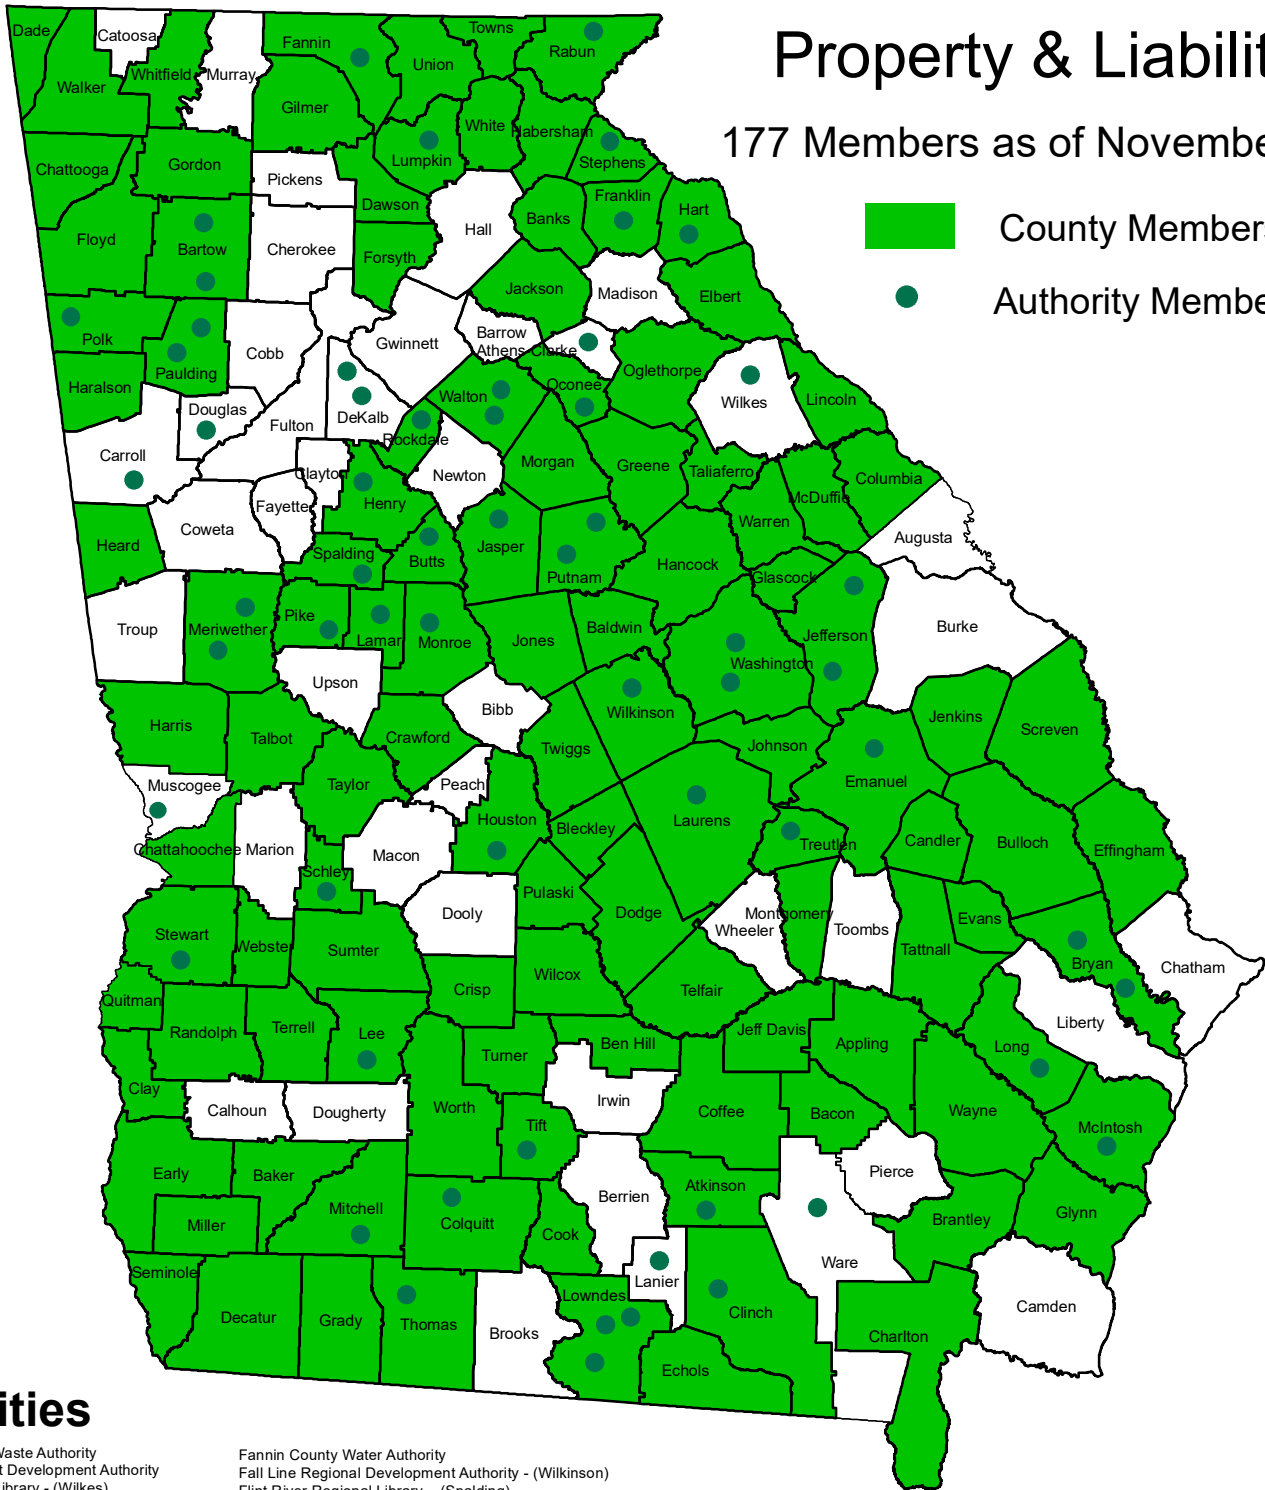

Property & Liability

177 Members as of November 2022

- County Members (117)
- Authority Members (60)

Authorities

Atkinson County Solid Waste Authority
 Bartow-Cartersville Joint Development Authority
 Bartram Trail Regional Library - (Wilkes)
 Bryan County Public Facilities Authority
 Butts County Water & Sewer Authority
 Carroll County Water Authority
 Clinch County Development Authority
 Coastal Plain Regional Library - (Tift)
 Conyers - Rockdale Library System
 DeKalb County Private Hospital Authority
 Development Authority of Bartow County
 Development Authority of Bryan County
 Development Authority of DeKalb County
 Development Authority of Jefferson County
 Development Authority of Long County
 Development Authority of Monroe County
 Development Authority of Rabun County
 Development Authority of Walton County
 Douglasville - Douglas County Water & Sewer Authority
 Dublin-Laurens County Development Authority
 Emanuel County Development

Fannin County Water Authority
 Fall Line Regional Development Authority - (Wilkinson)
 Flint River Regional Library - (Spalding)
 Franklin County Industrial Building Authority
 Hart County Water and Sewerage Authority
 Henry County Library System
 Hospital Authority of Colquitt County
 Houston County Development Authority
 Jasper County Water & Sewerage Authority
 Jefferson County Library System
 Joint Development Authority of Jasper, Morgan, Newton & Walton County
 Lamar County Regional Solid Waste Authority
 Lee County Utilities Authority
 Lower Chattahoochee Regional Transit Authority - (Muscogee)
 Lumpkin County Water & Sewerage Authority
 McIntosh Industrial Development Authority
 Meriwether County Water and Sewerage Authority
 Middle Flint Regional 911 Authority - (Schley)